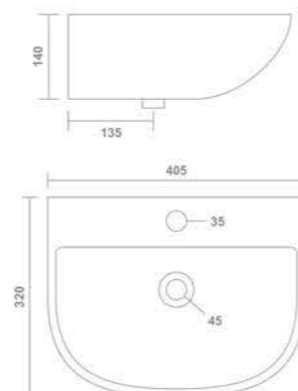

Under Counter Basin
580x410x185mm

5015-MINI CLIPER

Under Counter Basin
460x310x220mm

5012-YORK

Under Counter Basin
545x405x200mm

5013-MARK

Top Counter Basin
625x480x170mm

1011-FLORA

Wall Hung Basin
440x285x145mm

1013-ECO

Wall Hung Basin
358x260x130mm

9015-CHRIST

Wall Hung Basin
510x460x160mm

1017-LURE
Wall Hung Basin
480x370x180mm

1031-ROCK
Wall Hung Basin
460x320x140mm

1018-COCO
Wall Hung Basin
450x300x165mm

1019-SPICY
Wall Hung Basin
405x320x140mm

1021-REFIN

Wall Hung Basin
410x330x180mm

1023-PEER

Wall Hung Basin
465x330x170mm

1022-SCALA

Wall Hung Basin
460x355x120mm

1024-MAGNA