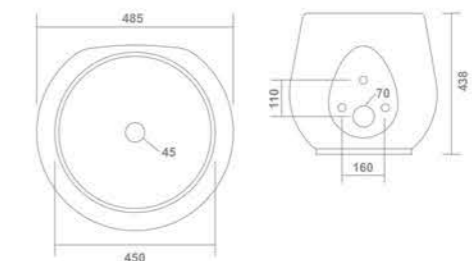

4013-BLAZE

One Piece Basin
465x420x300mm

4020-PRINCE

One Piece Basin
490x427x382mm

4021-STREAM

One Piece Basin
485x450x438mm

4014-LINUX

One Piece Basin
555x470x395mm