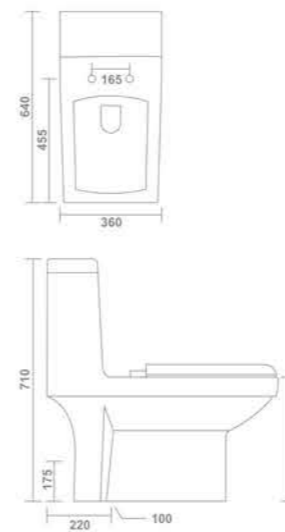

1213-THUNDER
 One Piece Toilet
 680x345x720mm
 S-Trap : 100mm/225mm/300mm

1215-DIAMOND

One Piece Toilet
690x370x770mm
S-Trap : 225mm

1214-TITAN

One Piece Toilet
690x370x725mm
S-Trap : 225mm

Siphonic
Flushing

Rimless
Design

1216-GLADIATOR

One Piece Toilet
650x370x740mm
S-Trap : 225mm/770mm

1217-TROY

One Piece Toilet
690x360x730mm
S-Trap : 225mm

1218-CORAS

One Piece Toilet
655x355x721mm
S-Trap : 100mm/225mm

1220-BELA