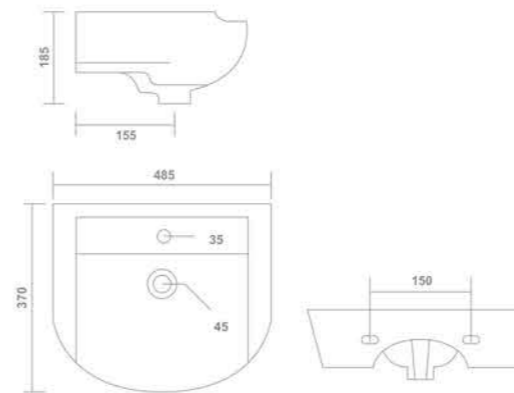

Wall Hung Basin
440x285x145mm

1013-ECO

Wall Hung Basin
358x260x130mm

9015-CHRIST

Wall Hung Basin
510x460x160mm

1017-LURE
Wall Hung Basin
480x370x180mm

1031-ROCK
Wall Hung Basin
460x320x140mm

1018-COCO
Wall Hung Basin
450x300x165mm

1019-SPICY
Wall Hung Basin
405x320x140mm

1021-REFIN

Wall Hung Basin
410x330x180mm

1023-PEER

Wall Hung Basin
465x330x170mm

1022-SCALA

Wall Hung Basin
460x355x120mm

1024-MAGNA

Wall Hung Basin
485x370x185mm

1025-PIANO

Wall Hung Basin
450x330x190mm

1043-SILVER

Wall Hung Basin
465x290x152mm

1042-ANCHOR

Wall Hung Basin
450x300x185mm

1026-DREAM