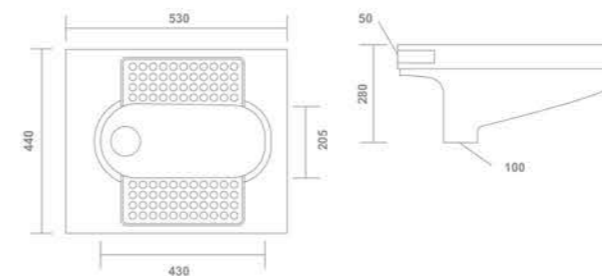

8013-ACU

Pan
530x440x280mm