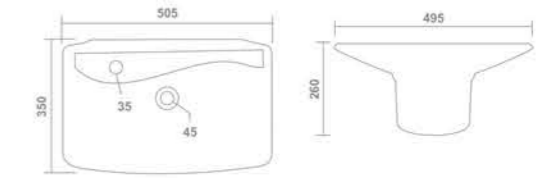

4011-RADON

One Piece Basin
450x450x850mm

4012-TRITON

One Piece Basin
430x430x420mm

4015-RIO

One Piece Basin
465x325x240mm

4016-TORRA

One Piece Basin
505x350x260mm