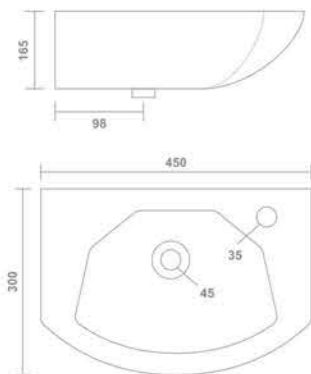

Under Counter Basin
580x410x185mm

5015-MINI CLIPER

Under Counter Basin
460x310x220mm

5012-YORK

Under Counter Basin
545x405x200mm

5013-MARK

Top Counter Basin
625x480x170mm

1011-FLORA

Wall Hung Basin
440x285x145mm

1013-ECO

Wall Hung Basin
358x260x130mm

9015-CHRIST

Wall Hung Basin
510x460x160mm

1017-LURE
Wall Hung Basin
480x370x180mm

1031-ROCK
Wall Hung Basin
460x320x140mm

1018-COCO
Wall Hung Basin
450x300x165mm