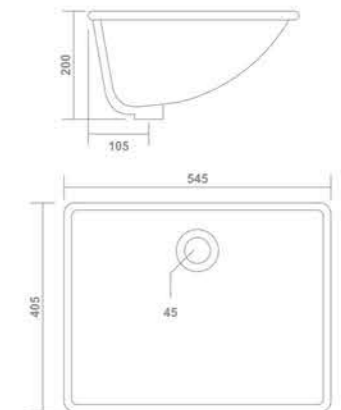

Table Top Basin
560x410x120mm

Thin Rim

2036-AMBER

Table Top Basin /
Wall Hung Basin
440x400x150mm

Thin Rim

5011-AURA

Top Counter Basin
530x440x225mm

5014-CLIPER

Under Counter Basin
580x410x185mm

5015-MINI CLIPER

Under Counter Basin
460x310x220mm

5012-YORK

Under Counter Basin
545x405x200mm

5013-MARK

Top Counter Basin
625x480x170mm

1011-FLORA