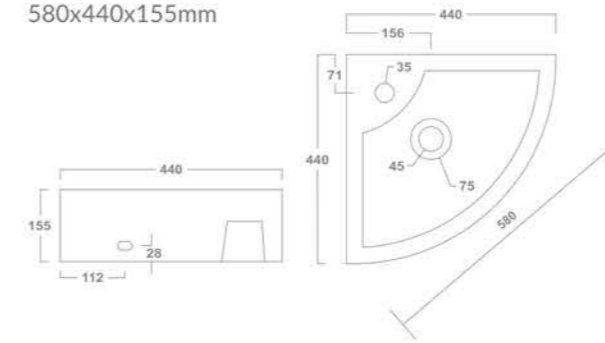

Wall Hung Basin
485x370x185mm

1025-PIANO

Wall Hung Basin
450x330x190mm

1043-SILVER

Wall Hung Basin
465x290x152mm

1042-ANCHOR

Wall Hung Basin
450x300x185mm

1026-DREAM

Wall Hung Basin
520x430x140mm

1028-DENNY

Wall Hung Basin
635x420x130mm

1040-RHYNO

Wall Hung Basin
455x350x155mm

1012-SIMPLE

Corner Basin
580x440x155mm

1016-MOON

Corner Basin
420x380x135mm

1014-EDEN

Wall Hung Basin
406x230x115mm

1030-ORIO

Corner Basin
360x360x160mm

1033-SARA

Corner Basin
560x480x175mm

1215-DIAMOND