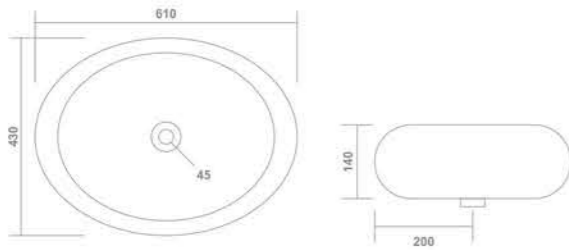

Table Top Basin
470x470x120mm

2019-GEM

Table Top Basin
565x370x150mm

Thin Rim

2021-HUGE

Table Top Basin
700x355x135mm

2023-LINIA

Table Top Basin
395x395x140mm

2026-ADRON

Table Top Basin
515x405x150mm

2025-PRIDE

Table Top Basin
490x375x135mm

2022-LOMOFY

Table Top Basin
460x315x135mm

2027-BRONZE

Table Top Basin
580x440x150mm

2028-LIBERTY

Table Top Basin
530x410x140mm

Thin Rim

2031-SPARK

Table Top Basin
545x360x115mm

Thin Rim

2029-EVA

Table Top Basin
610x430x140mm