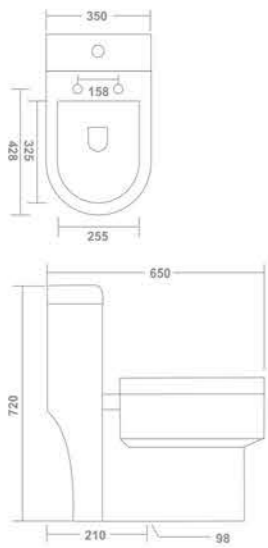

One Piece Toilet
690x360x730mm
S-Trap : 225mm

4019-BELMON

One Piece Basin
380x380x860mm

1211-VOLGA
 One Piece Toilet
 680x380x650mm
 S-Trap : 100mm/225mm

1212-INOX
 One Piece Toilet
 650x350x720mm
 S-Trap : 210mm | P-Trap

1213-THUNDER
 One Piece Toilet
 680x345x720mm
 S-Trap : 100mm/225mm/300mm

1215-DIAMOND

One Piece Toilet
690x370x770mm
S-Trap : 225mm

1214-TITAN

One Piece Toilet
690x370x725mm
S-Trap : 225mm

Siphonic
Flushing