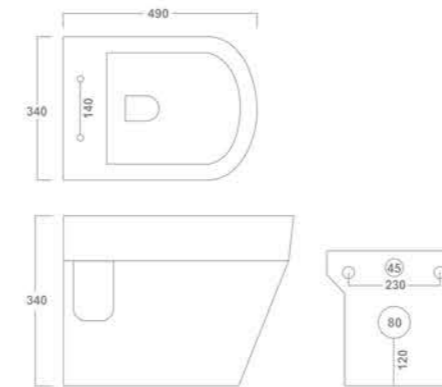

Table Top Basin
395x395x140mm

1112-BRAVO

Wall Hung Closet
515x365x360mm

1111-MILANO

Wall Hung Closet
560x360x375mm

1113-ELITE

Wall Hung Closet
490x340x340mm

1114-SPARTA