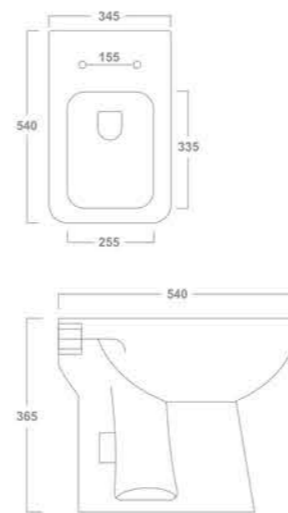

4013-BLAZE

One Piece Basin
465x420x300mm

4020-PRINCE

One Piece Basin
490x427x382mm

4021-STREAM

One Piece Basin
485x450x438mm

4014-LINUX

One Piece Basin
555x470x395mm

Introducing IVOC water closet that add intelligence to sanitaryware, and offers unmatched convenience, cleanliness and hygiene.

6012-ONYX

Water Closet
520x370x390mm
S-Trap & P-Trap

6011-DIVA

Water Closet
570x395x395mm
S-Trap

**6015-EUROPEAN "S"
6016-EUROPEAN "P"**

Water Closet
570x395x395mm

8013-ACU

Pan
530x440x280mm

8014-CT PAN

Pan
525x430x180mm

**6017-ANGLO "S"
6018-ANGLO "P"**

Water Closet
510x455x415mm