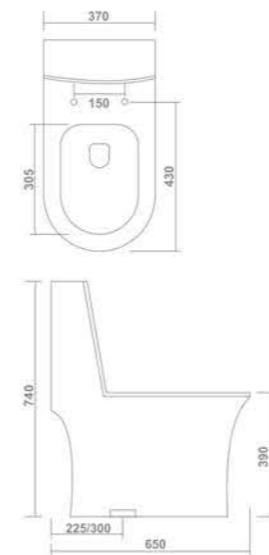

1215-DIAMOND

One Piece Toilet
690x370x770mm
S-Trap : 225mm

1214-TITAN

One Piece Toilet
690x370x725mm
S-Trap : 225mm

Siphonic
Flushing

Rimless
Design

1216-GLADIATOR

One Piece Toilet
650x370x740mm
S-Trap : 225mm/770mm