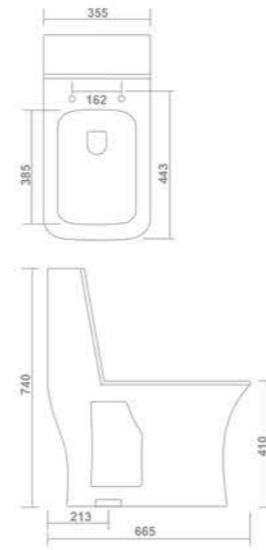

One Piece Toilet
640x360x710mm
S-Trap : 220mm | P-Trap

KUBIX

1219-FLIP

One Piece Toilet
665x355x740mm
S-Trap : 225mm

3024-HARRY

Wash Basin Pedestal
525x480x840mm

1219-FLIP

One Piece Toilet
665x355x740mm
S-Trap : 225mm