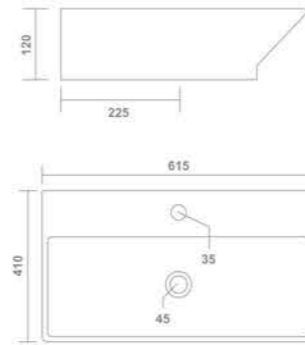

Table Top Basin
470x470x120mm

2019-GEM

Table Top Basin
565x370x150mm

Thin Rim

2021-HUGE

Table Top Basin
700x355x135mm

2023-LINIA

Table Top Basin
395x395x140mm

2026-ADRON

Table Top Basin
515x405x150mm

2025-PRIDE

Table Top Basin
490x375x135mm

2022-LOMOFY

Table Top Basin
460x315x135mm

2027-BRONZE

Table Top Basin
580x440x150mm

2028-LIBERTY

Table Top Basin
530x410x140mm

Thin Rim

2031-SPARK

Table Top Basin
545x360x115mm

Thin Rim

2029-EVA

Table Top Basin
610x430x140mm

2030-THRON

Table Top Basin
615x410x120mm

2035-MONSTER

Table Top Basin
515x395x140mm

Thin Rim

2033-RAMBO

Table Top Basin
625x375x130mm

2034-KOLAR