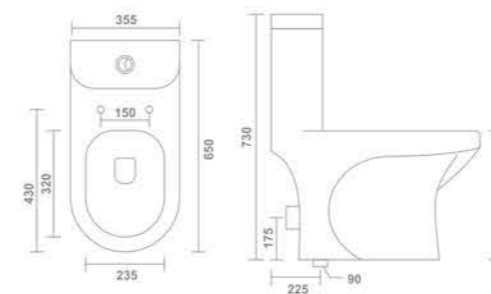

Siphonic
Flushing

1221-BELA

One Piece Toilet
640x360x710mm
S-Trap : 200/300mm

1222-TROZAN

One Piece Toilet
660x350x750mm
S-Trap : 225mm

1224-LOOPAR

One Piece Toilet
710x375x670mm
S-Trap : 210mm

1223-POLAR