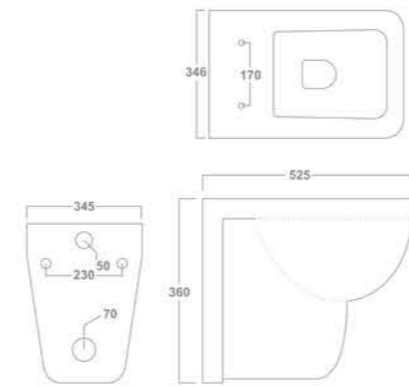

1117-VICTOR

Wall Hung Closet
505x350x360mm

1119-CROMA

Wall Hung Closet
525x346x360mm

1121-ELLIPS

Wall Hung Closet
515x410x385mm

1122-i-9

Wall Hung Closet
555x350x360mm