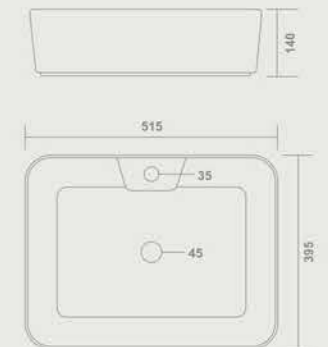

Table Top Basin
470x470x120mm

2019-GEM

Table Top Basin
565x370x150mm

Thin Rim

2021-HUGE

Table Top Basin
700x355x135mm

2023-LINIA

Table Top Basin
395x395x140mm

2026-ADRON

Table Top Basin
515x405x150mm

2025-PRIDE

Table Top Basin
490x375x135mm

2022-LOMOFY

Table Top Basin
460x315x135mm

2027-BRONZE

Table Top Basin
580x440x150mm

2028-LIBERTY

Table Top Basin
530x410x140mm

Thin Rim

2031-SPARK

Table Top Basin
545x360x115mm

Thin Rim

2029-EVA

Table Top Basin
610x430x140mm

2030-THRON

Table Top Basin
615x410x120mm

2035-MONSTER

Table Top Basin
515x395x140mm

Thin Rim

2033-RAMBO

Table Top Basin
625x375x130mm

2034-KOLAR