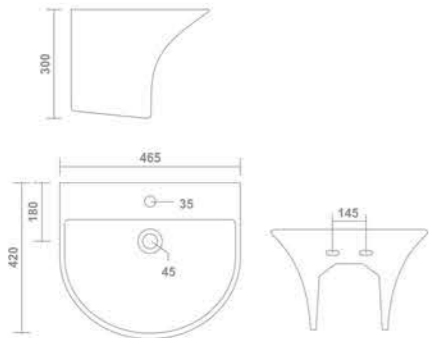

4019-BELMON

One Piece Basin
380x380x860mm

4022-PENTHOR

One Piece Basin
415x415x860mm

4018-TISSOT

One Piece Basin
480x425x870mm

4017-LOREN

One Piece Basin
372x372x537mm

4011-RADON

One Piece Basin
450x450x850mm

4012-TRITON

One Piece Basin
430x430x420mm

4015-RIO

One Piece Basin
465x325x240mm

4016-TORRA

One Piece Basin
505x350x260mm

4013-BLAZE

One Piece Basin
465x420x300mm

4020-PRINCE

One Piece Basin
490x427x382mm

4021-STREAM

One Piece Basin
485x450x438mm

4014-LINUX

One Piece Basin
555x470x395mm