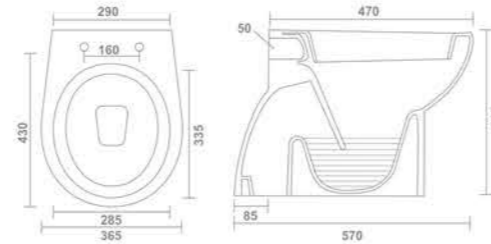

6014-CONCEALED

Water Closet
570x365x395mm

8011-ORISSA PAN 20"

Pan
520x420x275mm

8012-ORISSA PAN 23"

Pan
600x450x265mm

**6015-EUROPEAN "S"
6016-EUROPEAN "P"**

Water Closet
570x395x395mm

8013-ACU

Pan
530x440x280mm

8014-CT PAN

Pan
525x430x180mm

**6017-ANGLO "S"
6018-ANGLO "P"**

Water Closet
510x455x415mm