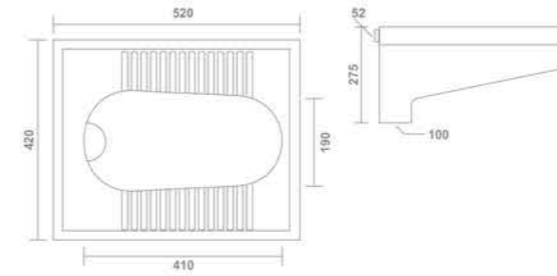

8011-ORISSA PAN 20"

Pan
520x420x275mm