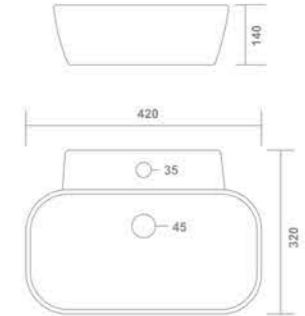

1120-MOZART

Wall Hung Closet
510x345x340mm

TRADITIONAL DESIGN

RIMLESS DESIGN

SOFT CLOSE

TAKE-OFF SYSTEM

HIDDEN FIXING SYSTEM

GLAZED SIPHON

1027-CONTRA

Table Top Basin /
Wall Hung Basin
410x310x120mm

Thin Rim

1020-CREMA

Table Top Basin /
Wall Hung Basin
420x320x140mm

Thin Rim

1026-DREAM

Table Top Basin /
Wall Hung Basin
430x520x140mm

1029-TRIP

Table Top Basin /
Wall Hung Basin
420x310x130mm

Thin Rim

1034-RODES

Table Top Basin /
Wall Hung Basin
460x355x125mm

Thin Rim

1032-SNOW

Table Top Basin /
Wall Hung Basin
455x370x190mm