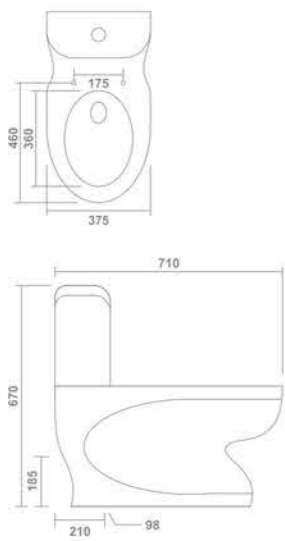

One Piece Toilet
640x360x710mm
S-Trap : 220mm | P-Trap

KUBIX

1219-FLIP

One Piece Toilet
665x355x740mm
S-Trap : 225mm

3024-HARRY

Wash Basin Pedestal
525x480x840mm

1219-FLIP

One Piece Toilet
665x355x740mm
S-Trap : 225mm

Siphonic
Flushing

1221-BELA

One Piece Toilet
640x360x710mm
S-Trap : 200/300mm

1222-TROZAN

One Piece Toilet
660x350x750mm
S-Trap : 225mm

1224-LOOPAR

One Piece Toilet
710x375x670mm
S-Trap : 210mm

1223-POLAR

One Piece Toilet
650x355x730mm
S-Trap : 225mm

1227-ALMOND

One Piece Toilet
695x375x765mm
S-Trap : 225/300mm

4D TECHNOLOGY

Siphonic Flushing

Rimless Design

1226-SATIN

One Piece Toilet
640x340x730mm
S-Trap : 300mm