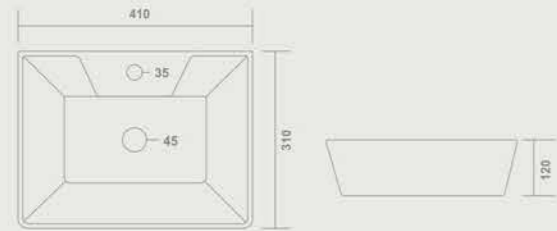

1027-CONTRA

Table Top Basin /
Wall Hung Basin
410x310x120mm

Thin Rim