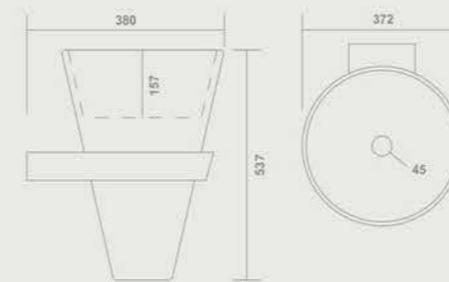

4019-BELMON

One Piece Basin
380x380x860mm

4022-PENTHOR

One Piece Basin
415x415x860mm

4018-TISSOT

One Piece Basin
480x425x870mm

4017-LOREN

One Piece Basin
372x372x537mm