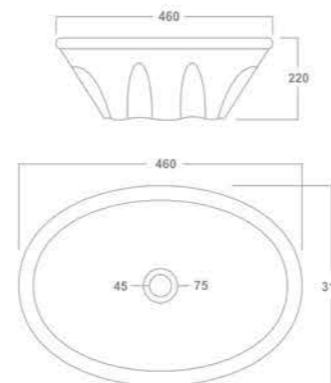

5015-MINI CLIPER

Under Counter Basin
460x310x220mm