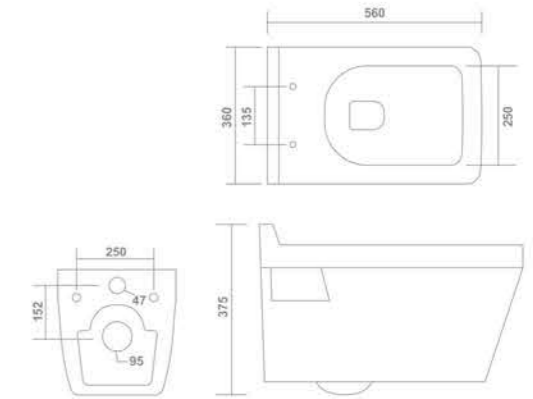

Table Top Basin
395x395x140mm

1112-BRAVO

Wall Hung Closet
515x365x360mm

1111-MILANO

Wall Hung Closet
560x360x375mm

1113-ELITE

Wall Hung Closet
490x340x340mm

1114-SPARTA