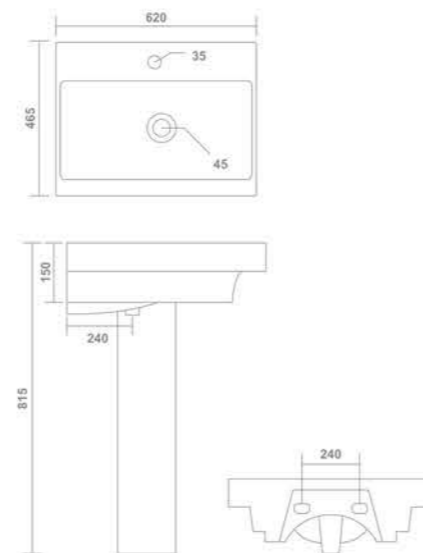

Wash Basin Pedestal
575x470x840mm

3016-SWAN

Wash Basin Pedestal
560x425x880mm

3014-GRACE

Wash Basin Pedestal
620x465x815mm

3015-NEON

Wash Basin Pedestal
520x440x840mm

3018-SOPHIA