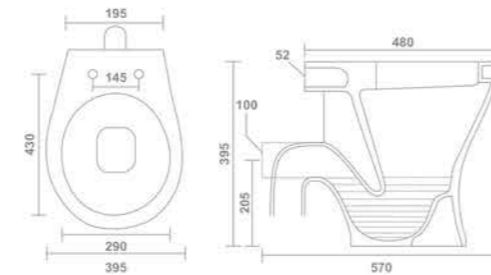

Introducing IVOC water closet that add intelligence to sanitaryware, and offers unmatched convenience, cleanliness and hygiene.

6012-ONYX

Water Closet
520x370x390mm
S-Trap & P-Trap

6011-DIVA

Water Closet
570x395x395mm
S-Trap

6013-MARS

Water Closet
540x345x365mm

6014-CONCEALED

Water Closet
570x365x395mm

8011-ORISSA PAN 20"

Pan
520x420x275mm

8012-ORISSA PAN 23"

Pan
600x450x265mm

**6015-EUROPEAN "S"
6016-EUROPEAN "P"**

Water Closet
570x395x395mm

8013-ACU

Pan
530x440x280mm

8014-CT PAN

Pan
525x430x180mm

**6017-ANGLO "S"
6018-ANGLO "P"**

Water Closet
510x455x415mm