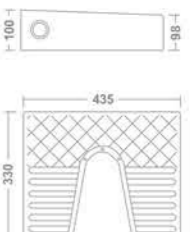

7013-GRAVITY

Urinal
380x320x630mm

7014-DELTA

Urinal
350x325x450mm

7016-GOLF

Urinal
325x335x660mm

7017-SQUATTING

Urinal
435x330x100mm