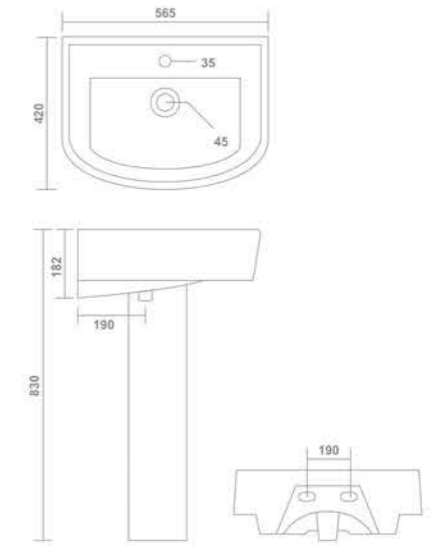

3018-SOPHIA

Wash Basin Pedestal
570x430x880mm

3019-TRENDY

Wash Basin Pedestal
565x420x830mm

3017-CLASSIC

Wash Basin Pedestal
520x430x880mm

3020-ERAGON

Wash Basin Pedestal
630x490x880mm