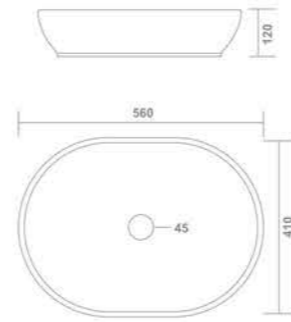

Table Top Basin
470x470x120mm

2019-GEM

Table Top Basin
565x370x150mm

Thin Rim

2021-HUGE

Table Top Basin
700x355x135mm

2023-LINIA

Table Top Basin
395x395x140mm

2028-LIBERTY

Table Top Basin
530x410x140mm

Thin Rim

2031-SPARK

Table Top Basin
545x360x115mm

Thin Rim

2029-EVA

Table Top Basin
610x430x140mm

2030-THRON

Table Top Basin
615x410x120mm

2035-MONSTER

Table Top Basin
515x395x140mm

Thin Rim

2033-RAMBO

Table Top Basin
625x375x130mm

2034-KOLAR

Table Top Basin
560x410x120mm

Thin Rim

2036-AMBER

Table Top Basin /
Wall Hung Basin
440x400x150mm

Thin Rim

5011-AURA

Top Counter Basin
530x440x225mm

5014-CLIPER