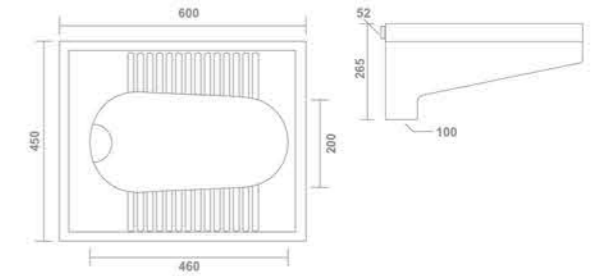

6013-MARS

Water Closet
540x345x365mm

6014-CONCEALED

Water Closet
570x365x395mm

8011-ORISSA PAN 20"

Pan
520x420x275mm

8012-ORISSA PAN 23"

Pan
600x450x265mm