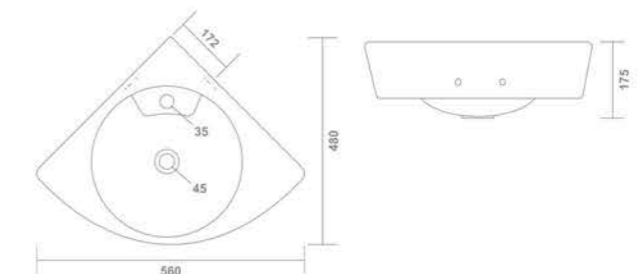

Corner Basin
420x380x135mm

1014-EDEN

Wall Hung Basin
406x230x115mm

1030-ORIO

Corner Basin
360x360x160mm

1033-SARA

Corner Basin
560x480x175mm

1215-DIAMOND