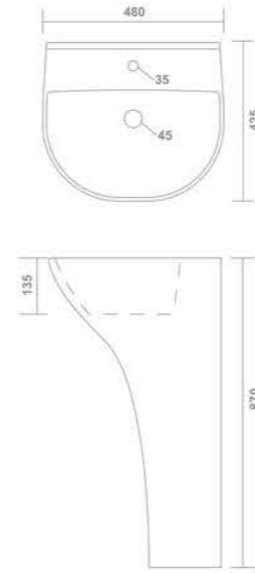

Half Pedestal Wash Basin
570x445x450mm

9015-CHRIST

Half Pedestal Wash Basin
510x455x450mm

4018-TISSOT

One Piece Basin
480x425x870mm

LUMINA

1122-I-9

Wall Hung Closet
555x350x360mm

4019-BELMON

One Piece Basin
380x380x860mm

4022-PENTHOR

One Piece Basin
415x415x860mm

4018-TISSOT

One Piece Basin
480x425x870mm

4017-LOREN

One Piece Basin
372x372x537mm