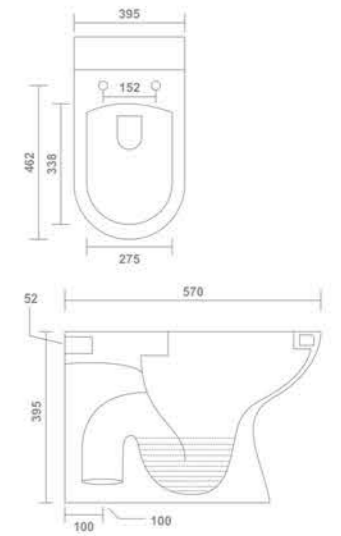

4013-BLAZE

One Piece Basin
465x420x300mm

4020-PRINCE

One Piece Basin
490x427x382mm

4021-STREAM

One Piece Basin
485x450x438mm

4014-LINUX

One Piece Basin
555x470x395mm

Introducing IVOC water closet that add intelligence to sanitaryware, and offers unmatched convenience, cleanliness and hygiene.

6012-ONYX

Water Closet
520x370x390mm
S-Trap & P-Trap

6011-DIVA

Water Closet
570x395x395mm
S-Trap

**6015-EUROPEAN "S"
6016-EUROPEAN "P"**

Water Closet
570x395x395mm

8013-ACU

Pan
530x440x280mm

8014-CT PAN

Pan
525x430x180mm

**6017-ANGLO "S"
6018-ANGLO "P"**

Water Closet
510x455x415mm