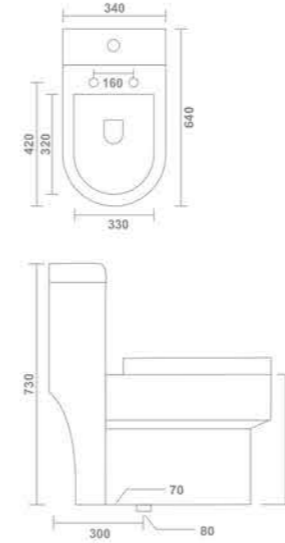

One Piece Toilet
650x355x730mm
S-Trap : 225mm

1227-ALMOND

One Piece Toilet
695x375x765mm
S-Trap : 225/300mm

4D TECHNOLOGY

Siphonic Flushing

Rimless Design

1226-SATIN

One Piece Toilet
640x340x730mm
S-Trap : 300mm

Table Top Basin
395x395x140mm

1112-BRAVO

Wall Hung Closet
515x365x360mm

1111-MILANO

Wall Hung Closet
560x360x375mm

1113-ELITE

Wall Hung Closet
490x340x340mm

1114-SPARTA