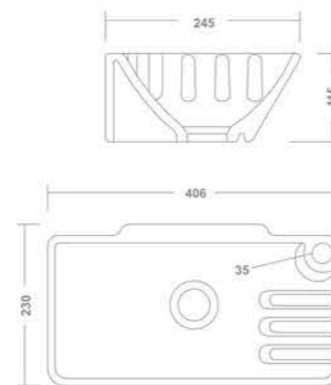

Wall Hung Basin
485x370x185mm

1025-PIANO

Wall Hung Basin
450x330x190mm

1043-SILVER

Wall Hung Basin
465x290x152mm

1042-ANCHOR

Wall Hung Basin
450x300x185mm

1026-DREAM

Wall Hung Basin
520x430x140mm

1028-DENNY

Wall Hung Basin
635x420x130mm

1040-RHYNO

Wall Hung Basin
455x350x155mm

1012-SIMPLE

Corner Basin
580x440x155mm

1016-MOON

Corner Basin
420x380x135mm

1014-EDEN

Wall Hung Basin
406x230x115mm

1030-ORIO

Corner Basin
360x360x160mm

1033-SARA

Corner Basin
560x480x175mm

1215-DIAMOND