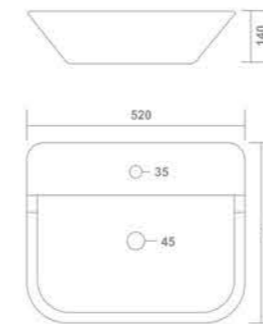

1120-MOZART

Wall Hung Closet
510x345x340mm

TRADITIONAL DESIGN

RIMLESS DESIGN

SOFT CLOSE

TAKE-OFF SYSTEM

HIDDEN FIXING SYSTEM

GLAZED SIPHON

1027-CONTRA

Table Top Basin /
Wall Hung Basin
410x310x120mm

Thin Rim

1020-CREMA

Table Top Basin /
Wall Hung Basin
420x320x140mm

Thin Rim

1026-DREAM

Table Top Basin /
Wall Hung Basin
430x520x140mm

1029-TRIP

Table Top Basin /
Wall Hung Basin
420x310x130mm

Thin Rim

1034-RODES

Table Top Basin /
Wall Hung Basin
460x355x125mm

Thin Rim

1032-SNOW

Table Top Basin /
Wall Hung Basin
455x370x190mm