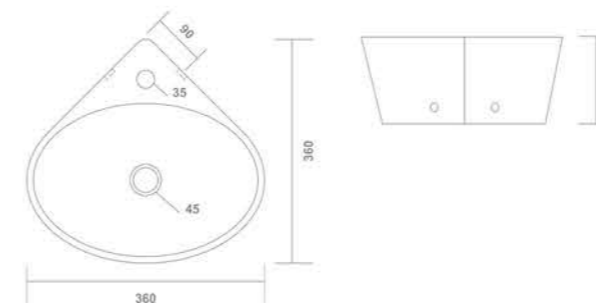

Wall Hung Basin
520x430x140mm

1028-DENNY

Wall Hung Basin
635x420x130mm

1040-RHYNO

Wall Hung Basin
455x350x155mm

1012-SIMPLE

Corner Basin
580x440x155mm

1016-MOON

Corner Basin
420x380x135mm

1014-EDEN

Wall Hung Basin
406x230x115mm

1030-ORIO

Corner Basin
360x360x160mm

1033-SARA

Corner Basin
560x480x175mm

1215-DIAMOND