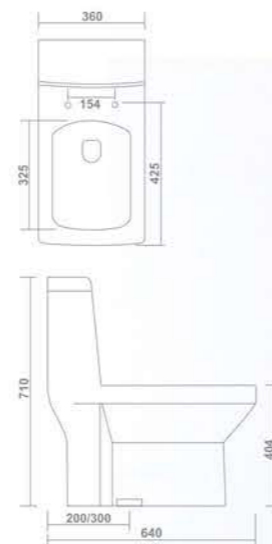

1219-FLIP

One Piece Toilet
665x355x740mm
S-Trap : 225mm

Siphonic
Flushing

1221-BELA

One Piece Toilet
640x360x710mm
S-Trap : 200/300mm