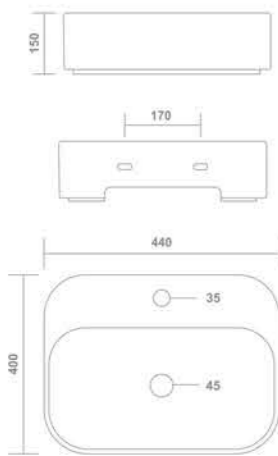

Table Top Basin
470x470x120mm

2019-GEM

Table Top Basin
565x370x150mm

Thin Rim

2021-HUGE

Table Top Basin
700x355x135mm

2023-LINIA

Table Top Basin
395x395x140mm

2030-THRON

Table Top Basin
615x410x120mm

2035-MONSTER

Table Top Basin
515x395x140mm

Thin Rim

2033-RAMBO

Table Top Basin
625x375x130mm

2034-KOLAR

Table Top Basin
560x410x120mm

Thin Rim

2036-AMBER

Table Top Basin /
Wall Hung Basin
440x400x150mm

Thin Rim

5011-AURA

Top Counter Basin
530x440x225mm

5014-CLIPER

Under Counter Basin
580x410x185mm

5015-MINI CLIPER

Under Counter Basin
460x310x220mm

5012-YORK

Under Counter Basin
545x405x200mm

5013-MARK

Top Counter Basin
625x480x170mm

1011-FLORA