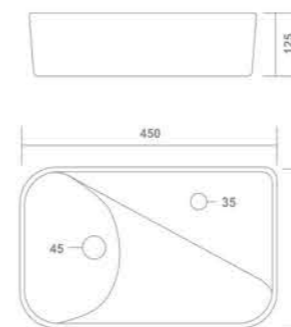

1041-JEX

Table Top Basin /
Wall Hung Basin
450x275x125mm