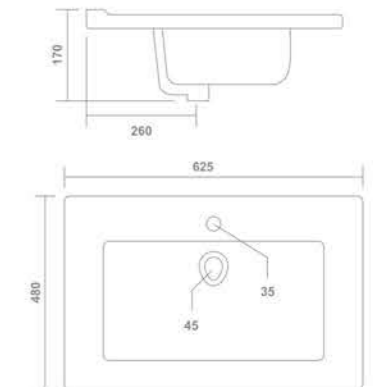

Under Counter Basin
580x410x185mm

5015-MINI CLIPER

Under Counter Basin
460x310x220mm

5012-YORK

Under Counter Basin
545x405x200mm

5013-MARK

Top Counter Basin
625x480x170mm

1011-FLORA