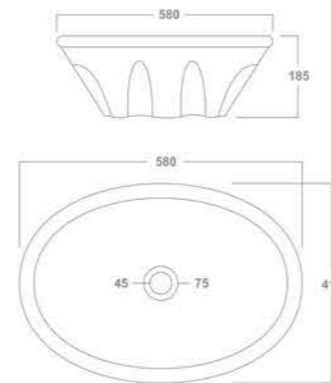

5014-CLIPER

Under Counter Basin
580x410x185mm