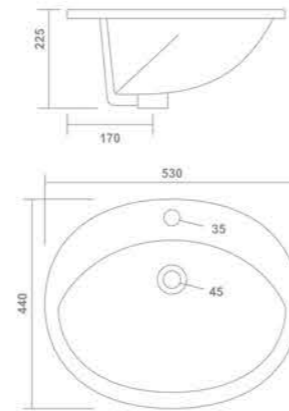

2030-THRON

Table Top Basin
615x410x120mm

2035-MONSTER

Table Top Basin
515x395x140mm

Thin Rim

2033-RAMBO

Table Top Basin
625x375x130mm

2034-KOLAR

Table Top Basin
560x410x120mm

Thin Rim

2036-AMBER

Table Top Basin /
Wall Hung Basin
440x400x150mm

Thin Rim

5011-AURA

Top Counter Basin
530x440x225mm

5014-CLIPER

Under Counter Basin
580x410x185mm

5015-MINI CLIPER

Under Counter Basin
460x310x220mm

5012-YORK

Under Counter Basin
545x405x200mm

5013-MARK

Top Counter Basin
625x480x170mm

1011-FLORA