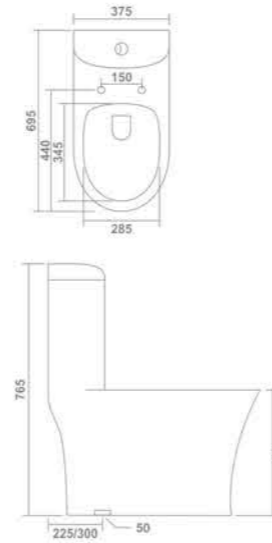

1227-ALMOND

One Piece Toilet
695x375x765mm
S-Trap : 225/300mm

4D TECHNOLOGY

Siphonic Flushing

Rimless Design

1226-SATIN

One Piece Toilet
640x340x730mm
S-Trap : 300mm

Siphonic Flushing

Rimless Design

1225-NERO

One Piece Toilet
660x350x730mm
S-Trap : 220mm | P-Trap