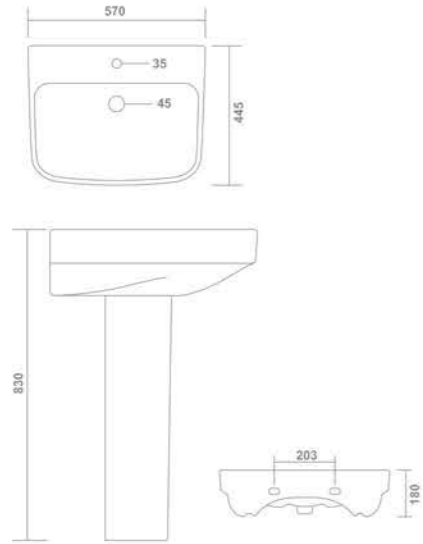

Wash Basin Pedestal
575x470x840mm

3016-SWAN

Wash Basin Pedestal
560x425x880mm

3014-GRACE

Wash Basin Pedestal
620x465x815mm

3015-NEON

Wash Basin Pedestal
520x440x840mm

3018-SOPHIA

Wash Basin Pedestal
570x430x880mm

3019-TRENDY

Wash Basin Pedestal
565x420x830mm

3017-CLASSIC

Wash Basin Pedestal
520x430x880mm

3020-ERAGON

Wash Basin Pedestal
630x490x880mm

3023-SUNNY

Wash Basin Pedestal
570x460x830mm

3022-CHERRY

Wash Basin Pedestal
570x455x850mm

3021-SILK

Wash Basin Pedestal
570x445x830mm

3025-COSMO

Wash Basin Pedestal
580x445x880mm

3024-HARRY

Wash Basin Pedestal
525x480x840mm

3026-SOLITAIRE

Wash Basin Pedestal
580x450x880mm

9013-SNIPER

Half Pedestal Wash Basin
460x350x400mm

CANDID

Rimless
Design

1120-MOZART