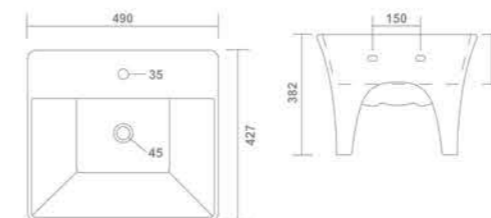

4011-RADON

One Piece Basin
450x450x850mm

4012-TRITON

One Piece Basin
430x430x420mm

4015-RIO

One Piece Basin
465x325x240mm

4016-TORRA

One Piece Basin
505x350x260mm

4013-BLAZE

One Piece Basin
465x420x300mm

4020-PRINCE

One Piece Basin
490x427x382mm

4021-STREAM

One Piece Basin
485x450x438mm

4014-LINUX

One Piece Basin
555x470x395mm