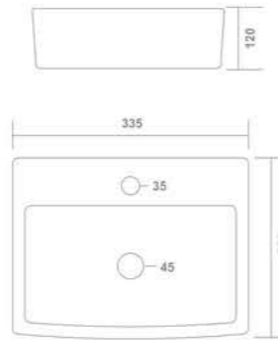

1027-CONTRA

Table Top Basin /
Wall Hung Basin
410x310x120mm

Thin Rim

1020-CREMA

Table Top Basin /
Wall Hung Basin
420x320x140mm

Thin Rim

1026-DREAM

Table Top Basin /
Wall Hung Basin
430x520x140mm

1029-TRIP

Table Top Basin /
Wall Hung Basin
420x310x130mm

Thin Rim

1034-RODES

Table Top Basin /
Wall Hung Basin
460x355x125mm

Thin Rim

1032-SNOW

Table Top Basin /
Wall Hung Basin
455x370x190mm

1035-NILE

Table Top Basin /
Wall Hung Basin
335x300x120mm

1036-INCE

Table Top Basin /
Wall Hung Basin
420x310x140mm

1039-VITARA

Table Top Basin /
Wall Hung Basin
415x320x125mm

Thin Rim

1037-AMAZE