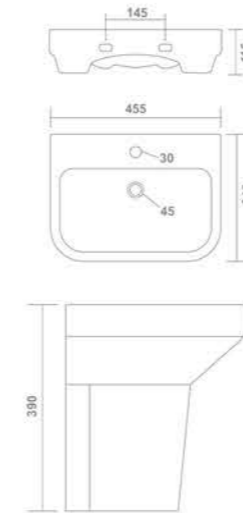

Wash Basin Pedestal
525x480x840mm

3026-SOLITAIRE

Wash Basin Pedestal
580x450x880mm

9013-SNIPER

Half Pedestal Wash Basin
460x350x400mm

CANDID

Rimless
Design

1120-MOZART

Wall Hung Closet
510x345x340mm

9011-MARVEL

Half Pedestal Wash Basin
535x390x500mm

9013-SNIPER

Half Pedestal Wash Basin
455x340x390mm

3019-TRENDY

Half Pedestal Wash Basin
560x420x460mm

3021-SILK

Half Pedestal Wash Basin
570x445x450mm

9015-CHRIST

Half Pedestal Wash Basin
510x455x450mm

4018-TISSOT

One Piece Basin
480x425x870mm

LUMINA

1122-I-9

Wall Hung Closet
555x350x360mm