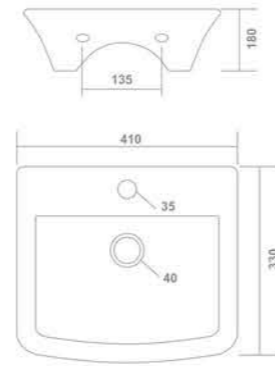

1021-REFIN

Wall Hung Basin
410x330x180mm

1023-PEER

Wall Hung Basin
465x330x170mm

1022-SCALA

Wall Hung Basin
460x355x120mm

1024-MAGNA

Wall Hung Basin
485x370x185mm

1025-PIANO

Wall Hung Basin
450x330x190mm