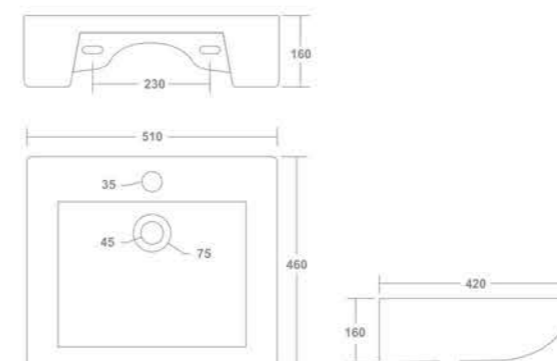

Wall Hung Basin
440x285x145mm

1013-ECO

Wall Hung Basin
358x260x130mm

9015-CHRIST

Wall Hung Basin
510x460x160mm

1017-LURE
Wall Hung Basin
480x370x180mm

1031-ROCK
Wall Hung Basin
460x320x140mm

1018-COCO
Wall Hung Basin
450x300x165mm