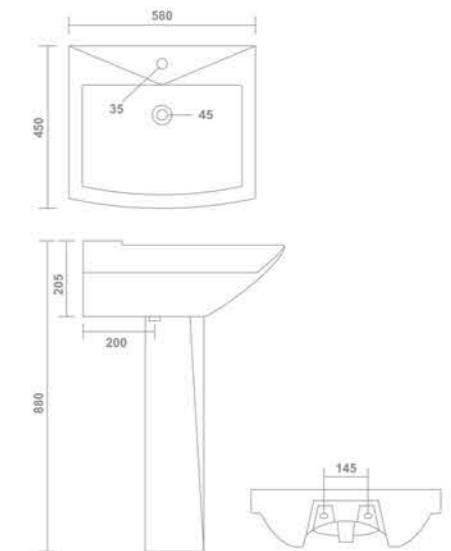

Wash Basin Pedestal
575x470x840mm

3016-SWAN

Wash Basin Pedestal
560x425x880mm

3014-GRACE

Wash Basin Pedestal
620x465x815mm

3015-NEON

Wash Basin Pedestal
520x440x840mm

3018-SOPHIA

Wash Basin Pedestal
570x430x880mm

3019-TRENDY

Wash Basin Pedestal
565x420x830mm

3017-CLASSIC

Wash Basin Pedestal
520x430x880mm

3020-ERAGON

Wash Basin Pedestal
630x490x880mm

3023-SUNNY

Wash Basin Pedestal
570x460x830mm

3022-CHERRY

Wash Basin Pedestal
570x455x850mm

3021-SILK

Wash Basin Pedestal
570x445x830mm

3025-COSMO

Wash Basin Pedestal
580x445x880mm

3024-HARRY

Wash Basin Pedestal
525x480x840mm

3026-SOLITAIRE

Wash Basin Pedestal
580x450x880mm

9013-SNIPER

Half Pedestal Wash Basin
460x350x400mm

CANDID

Rimless
Design

1120-MOZART