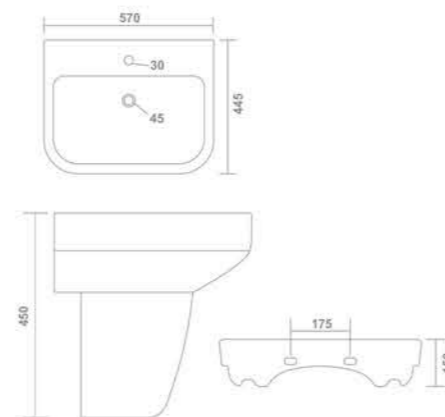

Wash Basin Pedestal
570x460x830mm

3022-CHERRY

Wash Basin Pedestal
570x455x850mm

3021-SILK

Wash Basin Pedestal
570x445x830mm

3025-COSMO

Wash Basin Pedestal
580x445x880mm

3024-HARRY

Wash Basin Pedestal
525x480x840mm

3026-SOLITAIRE

Wash Basin Pedestal
580x450x880mm

9013-SNIPER

Half Pedestal Wash Basin
460x350x400mm

CANDID

Rimless
Design

1120-MOZART

Wall Hung Closet
510x345x340mm

9011-MARVEL

Half Pedestal Wash Basin
535x390x500mm

9013-SNIPER

Half Pedestal Wash Basin
455x340x390mm

3019-TRENDY

Half Pedestal Wash Basin
560x420x460mm

3021-SILK

Half Pedestal Wash Basin
570x445x450mm

9015-CHRIST

Half Pedestal Wash Basin
510x455x450mm

4018-TISSOT

One Piece Basin
480x425x870mm

LUMINA

1122-I-9

Wall Hung Closet
555x350x360mm