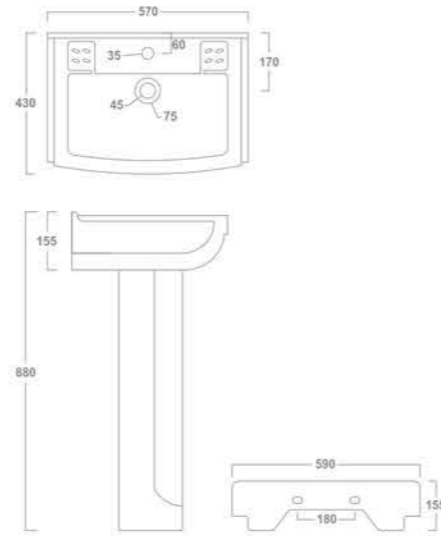

3019-TRENDY

Wash Basin Pedestal
565x420x830mm