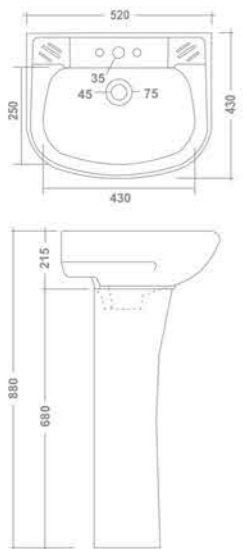

Wash Basin Pedestal
575x470x840mm

3016-SWAN

Wash Basin Pedestal
560x425x880mm

3014-GRACE

Wash Basin Pedestal
620x465x815mm

3015-NEON

Wash Basin Pedestal
520x440x840mm

3018-SOPHIA

Wash Basin Pedestal
570x430x880mm

3019-TRENDY

Wash Basin Pedestal
565x420x830mm

3017-CLASSIC

Wash Basin Pedestal
520x430x880mm

3020-ERAGON

Wash Basin Pedestal
630x490x880mm

3023-SUNNY

Wash Basin Pedestal
570x460x830mm

3022-CHERRY

Wash Basin Pedestal
570x455x850mm

3021-SILK

Wash Basin Pedestal
570x445x830mm

3025-COSMO

Wash Basin Pedestal
580x445x880mm

3024-HARRY