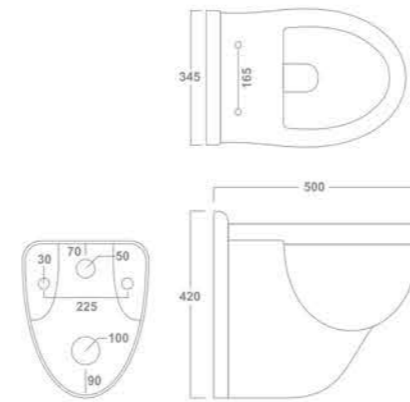

1115-JUNIOR

Wall Hung Closet
500x345x420mm

1116-ROSSA

Wall Hung Closet
515x360x350mm

Rimless
Design

1118-PLUTO

Wall Hung Closet
510x360x335mm