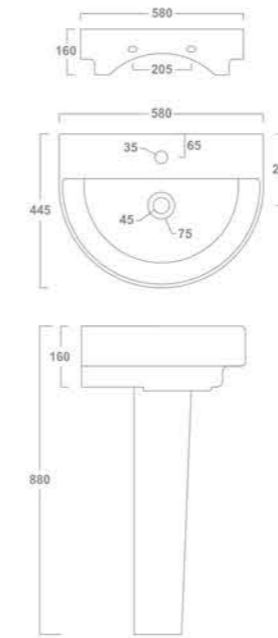

Wash Basin Pedestal
575x470x840mm

3016-SWAN

Wash Basin Pedestal
560x425x880mm

3014-GRACE

Wash Basin Pedestal
620x465x815mm

3015-NEON

Wash Basin Pedestal
520x440x840mm

3018-SOPHIA

Wash Basin Pedestal
570x430x880mm

3019-TRENDY

Wash Basin Pedestal
565x420x830mm

3017-CLASSIC

Wash Basin Pedestal
520x430x880mm

3020-ERAGON

Wash Basin Pedestal
630x490x880mm

3023-SUNNY

Wash Basin Pedestal
570x460x830mm

3022-CHERRY

Wash Basin Pedestal
570x455x850mm

3021-SILK

Wash Basin Pedestal
570x445x830mm

3025-COSMO

Wash Basin Pedestal
580x445x880mm

3024-HARRY

Wash Basin Pedestal
525x480x840mm

3026-SOLITAIRE

Wash Basin Pedestal
580x450x880mm

9013-SNIPER

Half Pedestal Wash Basin
460x350x400mm

CANDID

Rimless
Design

1120-MOZART