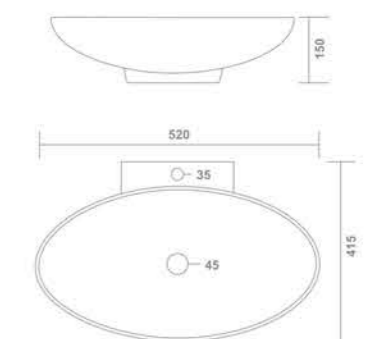

1035-NILE

Table Top Basin /
Wall Hung Basin
335x300x120mm

1036-INCE

Table Top Basin /
Wall Hung Basin
420x310x140mm

1039-VITARA

Table Top Basin /
Wall Hung Basin
415x320x125mm

Thin Rim

1037-AMAZE

Table Top Basin /
Wall Hung Basin
540x410x140mm

1041-JEX

Table Top Basin /
Wall Hung Basin
450x275x125mm

Thin Rim

2024-ESTELLA

Table Top Basin /
Wall Hung Basin
520x415x150mm

Thin Rim

2032-ENIGMA

Table Top Basin /
Wall Hung Basin
570x375x145mm

Thin Rim

Thin Rim

Elegant THIN EDGE basin with fine edges that is only 5 mm in thickness.
The Attractive clay art is made by the innovative material used by IVOC.