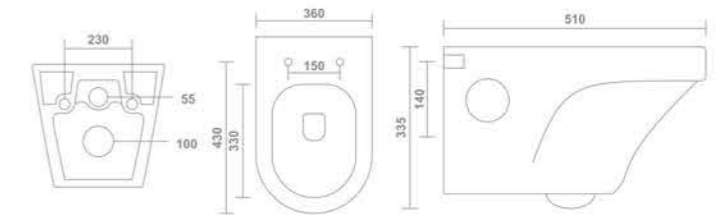

1118-PLUTO

Wall Hung Closet
510x360x335mm