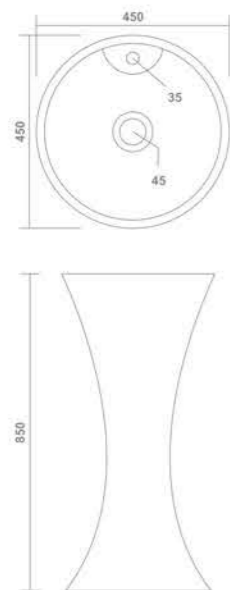

4011-RADON

One Piece Basin
450x450x850mm