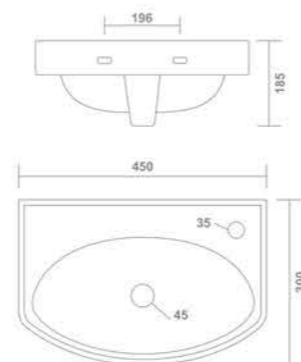

1019-SPICY
Wall Hung Basin
405x320x140mm

1021-REFIN

Wall Hung Basin
410x330x180mm

1023-PEER

Wall Hung Basin
465x330x170mm

1022-SCALA

Wall Hung Basin
460x355x120mm

1024-MAGNA

Wall Hung Basin
485x370x185mm

1025-PIANO

Wall Hung Basin
450x330x190mm

1043-SILVER

Wall Hung Basin
465x290x152mm

1042-ANCHOR

Wall Hung Basin
450x300x185mm

1026-DREAM

Wall Hung Basin
520x430x140mm

1028-DENNY

Wall Hung Basin
635x420x130mm

1040-RHYNO

Wall Hung Basin
455x350x155mm

1012-SIMPLE

Corner Basin
580x440x155mm

1016-MOON