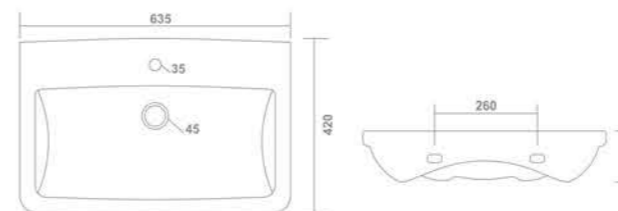

1043-SILVER

Wall Hung Basin
465x290x152mm

1042-ANCHOR

Wall Hung Basin
450x300x185mm

1026-DREAM

Wall Hung Basin
520x430x140mm

1028-DENNY

Wall Hung Basin
635x420x130mm