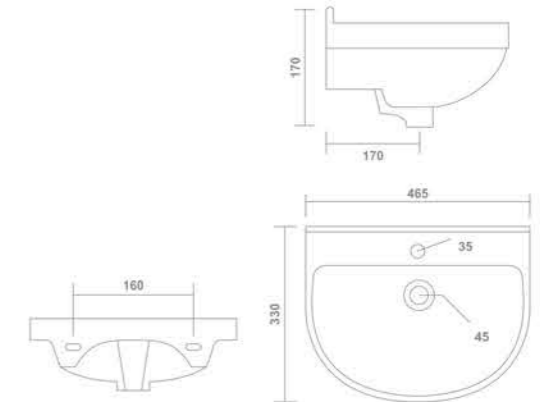

1019-SPICY
Wall Hung Basin
405x320x140mm

1021-REFIN

Wall Hung Basin
410x330x180mm

1023-PEER

Wall Hung Basin
465x330x170mm

1022-SCALA

Wall Hung Basin
460x355x120mm

1024-MAGNA

Wall Hung Basin
485x370x185mm

1025-PIANO

Wall Hung Basin
450x330x190mm

1043-SILVER

Wall Hung Basin
465x290x152mm

1042-ANCHOR

Wall Hung Basin
450x300x185mm

1026-DREAM