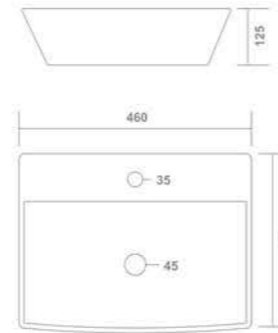

1027-CONTRA

Table Top Basin /
Wall Hung Basin
410x310x120mm

Thin Rim

1020-CREMA

Table Top Basin /
Wall Hung Basin
420x320x140mm

Thin Rim

1026-DREAM

Table Top Basin /
Wall Hung Basin
430x520x140mm

1029-TRIP

Table Top Basin /
Wall Hung Basin
420x310x130mm

Thin Rim

1034-RODES

Table Top Basin /
Wall Hung Basin
460x355x125mm

Thin Rim

1032-SNOW

Table Top Basin /
Wall Hung Basin
455x370x190mm

1035-NILE

Table Top Basin /
Wall Hung Basin
335x300x120mm

1036-INCE

Table Top Basin /
Wall Hung Basin
420x310x140mm

1039-VITARA

Table Top Basin /
Wall Hung Basin
415x320x125mm

Thin Rim

1037-AMAZE