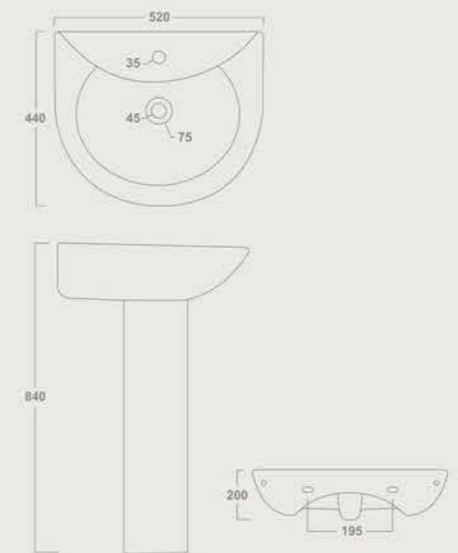

Wash Basin Pedestal
575x470x840mm

3016-SWAN

Wash Basin Pedestal
560x425x880mm

3014-GRACE

Wash Basin Pedestal
620x465x815mm

3015-NEON

Wash Basin Pedestal
520x440x840mm

3018-SOPHIA

Wash Basin Pedestal
570x430x880mm

3019-TRENDY

Wash Basin Pedestal
565x420x830mm

3017-CLASSIC

Wash Basin Pedestal
520x430x880mm

3020-ERAGON

Wash Basin Pedestal
630x490x880mm

3023-SUNNY