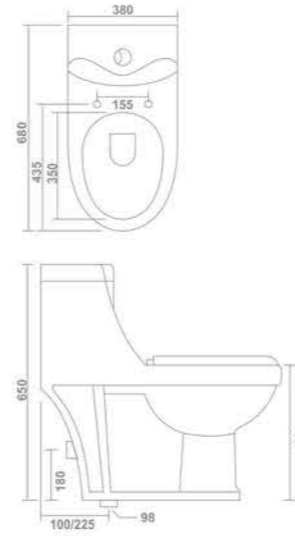

One Piece Toilet
690x360x730mm
S-Trap : 225mm

4019-BELMON

One Piece Basin
380x380x860mm

1211-VOLGA
 One Piece Toilet
 680x380x650mm
 S-Trap : 100mm/225mm

1212-INOX
 One Piece Toilet
 650x350x720mm
 S-Trap : 210mm | P-Trap

1213-THUNDER
 One Piece Toilet
 680x345x720mm
 S-Trap : 100mm/225mm/300mm

1215-DIAMOND

One Piece Toilet
690x370x770mm
S-Trap : 225mm

1214-TITAN

One Piece Toilet
690x370x725mm
S-Trap : 225mm

Siphonic
Flushing