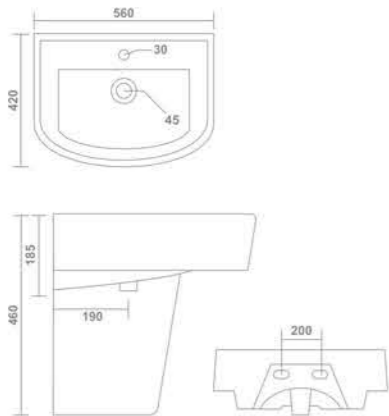

Wash Basin Pedestal
525x480x840mm

3026-SOLITAIRE

Wash Basin Pedestal
580x450x880mm

9013-SNIPER

Half Pedestal Wash Basin
460x350x400mm

CANDID

Rimless
Design

1120-MOZART

Wall Hung Closet
510x345x340mm

9011-MARVEL

Half Pedestal Wash Basin
535x390x500mm

9013-SNIPER

Half Pedestal Wash Basin
455x340x390mm

3019-TRENDY

Half Pedestal Wash Basin
560x420x460mm

3021-SILK