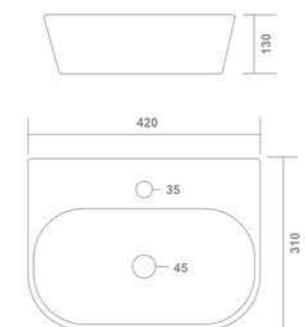

Table Top Basin
395x395x140mm

1112-BRAVO

Wall Hung Closet
515x365x360mm

1111-MILANO

Wall Hung Closet
560x360x375mm

1113-ELITE

Wall Hung Closet
490x340x340mm

1114-SPARTA

1120-MOZART

Wall Hung Closet
510x345x340mm

TRADITIONAL DESIGN

RIMLESS DESIGN

SOFT CLOSE

TAKE-OFF SYSTEM

HIDDEN FIXING SYSTEM

GLAZED SIPHON

1027-CONTRA

Table Top Basin /
Wall Hung Basin
410x310x120mm

Thin Rim

1020-CREMA

Table Top Basin /
Wall Hung Basin
420x320x140mm

Thin Rim

1026-DREAM

Table Top Basin /
Wall Hung Basin
430x520x140mm

1029-TRIP

Table Top Basin /
Wall Hung Basin
420x310x130mm

Thin Rim

1034-RODES

Table Top Basin /
Wall Hung Basin
460x355x125mm

Thin Rim

1032-SNOW

Table Top Basin /
Wall Hung Basin
455x370x190mm