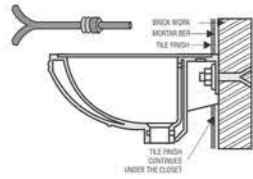

COLOURS

STAR WHITE

IVORY

Colours printed above may differ from original colours of ceramics. For actual selection refer samples or shade board.

WALL HUNG BASIN

As per shown in the picture, the lag bolt must be grouted into the cement/concrete wall. The bolts must be fixed to the cement/concrete wall. Allow setting & checking than install it using nut and washer.