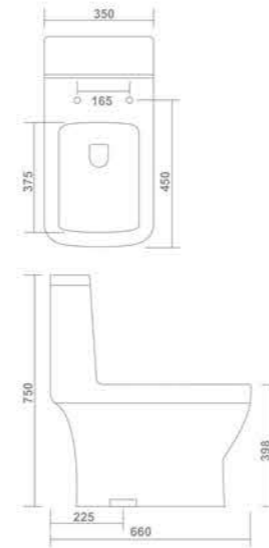

Siphonic
Flushing

1221-BELA

One Piece Toilet
640x360x710mm
S-Trap : 200/300mm

1222-TROZAN

One Piece Toilet
660x350x750mm
S-Trap : 225mm

1224-LOOPAR

One Piece Toilet
710x375x670mm
S-Trap : 210mm

1223-POLAR

One Piece Toilet
650x355x730mm
S-Trap : 225mm

1227-ALMOND

One Piece Toilet
695x375x765mm
S-Trap : 225/300mm

4D TECHNOLOGY

Siphonic Flushing

Rimless Design

1226-SATIN

One Piece Toilet
640x340x730mm
S-Trap : 300mm