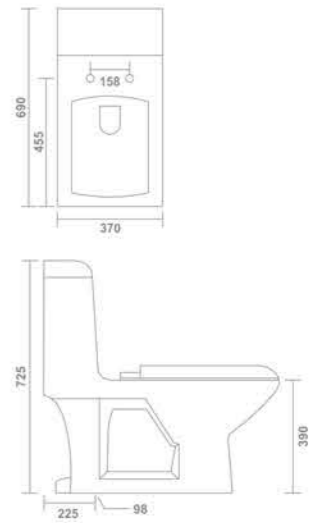

1213-THUNDER
 One Piece Toilet
 680x345x720mm
 S-Trap : 100mm/225mm/300mm

1215-DIAMOND

One Piece Toilet
690x370x770mm
S-Trap : 225mm

1214-TITAN

One Piece Toilet
690x370x725mm
S-Trap : 225mm

Siphonic
Flushing