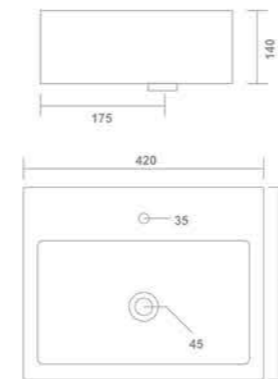

1027-CONTRA

Table Top Basin /
Wall Hung Basin
410x310x120mm

Thin Rim

1020-CREMA

Table Top Basin /
Wall Hung Basin
420x320x140mm

Thin Rim

1026-DREAM

Table Top Basin /
Wall Hung Basin
430x520x140mm

1029-TRIP

Table Top Basin /
Wall Hung Basin
420x310x130mm

Thin Rim

1034-RODES

Table Top Basin /
Wall Hung Basin
460x355x125mm

Thin Rim

1032-SNOW

Table Top Basin /
Wall Hung Basin
455x370x190mm

1035-NILE

Table Top Basin /
Wall Hung Basin
335x300x120mm

1036-INCE

Table Top Basin /
Wall Hung Basin
420x310x140mm

1039-VITARA

Table Top Basin /
Wall Hung Basin
415x320x125mm

Thin Rim

1037-AMAZE