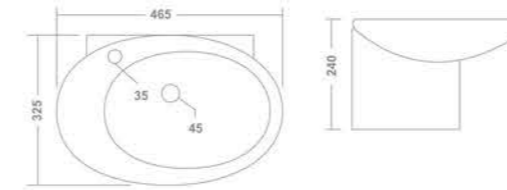

4011-RADON

One Piece Basin
450x450x850mm

4012-TRITON

One Piece Basin
430x430x420mm

4015-RIO

One Piece Basin
465x325x240mm

4016-TORRA

One Piece Basin
505x350x260mm