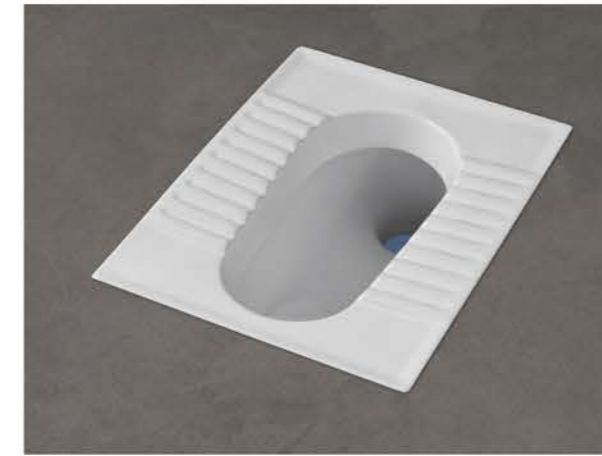

6014-CONCEALED

Water Closet
570x365x395mm

8011-ORISSA PAN 20"

Pan
520x420x275mm

8012-ORISSA PAN 23"

Pan
600x450x265mm

**6015-EUROPEAN "S"
6016-EUROPEAN "P"**

Water Closet
570x395x395mm

8013-ACU

Pan
530x440x280mm

8014-CT PAN

Pan
525x430x180mm

**6017-ANGLO "S"
6018-ANGLO "P"**

Water Closet
510x455x415mm