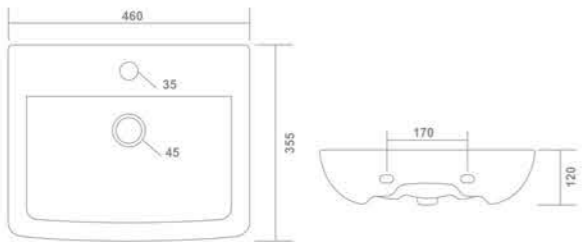

1019-SPICY
Wall Hung Basin
405x320x140mm

1021-REFIN

Wall Hung Basin
410x330x180mm

1023-PEER

Wall Hung Basin
465x330x170mm

1022-SCALA

Wall Hung Basin
460x355x120mm

1024-MAGNA