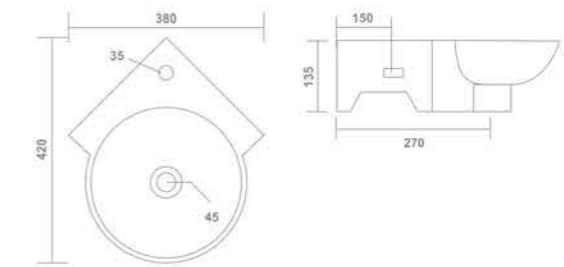

Corner Basin
420x380x135mm

1014-EDEN

Wall Hung Basin
406x230x115mm