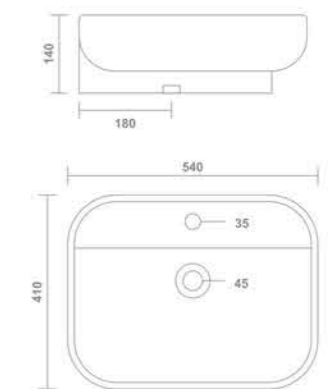

1029-TRIP

Table Top Basin /
Wall Hung Basin
420x310x130mm

Thin Rim

1034-RODES

Table Top Basin /
Wall Hung Basin
460x355x125mm

Thin Rim

1032-SNOW

Table Top Basin /
Wall Hung Basin
455x370x190mm

1035-NILE

Table Top Basin /
Wall Hung Basin
335x300x120mm

1036-INCE

Table Top Basin /
Wall Hung Basin
420x310x140mm

1039-VITARA

Table Top Basin /
Wall Hung Basin
415x320x125mm

Thin Rim

1037-AMAZE

Table Top Basin /
Wall Hung Basin
540x410x140mm

1041-JEX

Table Top Basin /
Wall Hung Basin
450x275x125mm

Thin Rim

2024-ESTELLA

Table Top Basin /
Wall Hung Basin
520x415x150mm

Thin Rim

2032-ENIGMA

Table Top Basin /
Wall Hung Basin
570x375x145mm

Thin Rim

Thin Rim

Elegant THIN EDGE basin with fine edges that is only 5 mm in thickness.
The Attractive clay art is made by the innovative material used by IVOC.