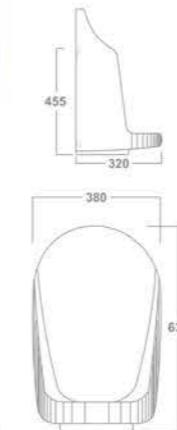

7015-ZEN

Urinal
300x260x515mm

7018-ELETTRA

Urinal
370x305x495mm

7011-FLORENCE

Urinal
340x300x460mm

7012-PETRA

Urinal
310x330x420mm