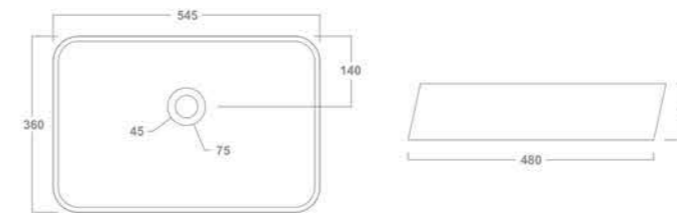

2028-LIBERTY

Table Top Basin
530x410x140mm

Thin Rim

2031-SPARK

Table Top Basin
545x360x115mm

Thin Rim

2029-EVA

Table Top Basin
610x430x140mm