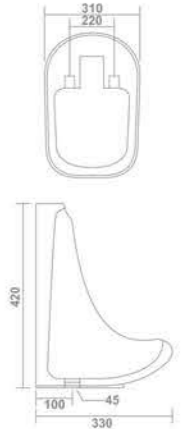

7015-ZEN

Urinal
300x260x515mm

7018-ELETTRA

Urinal
370x305x495mm

7011-FLORENCE

Urinal
340x300x460mm

7012-PETRA

Urinal
310x330x420mm