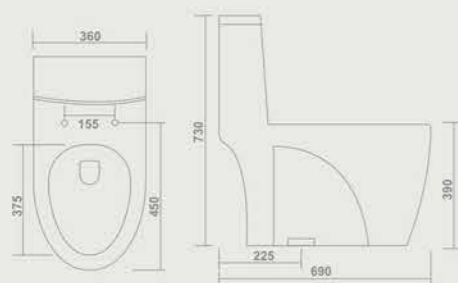

Rimless
Design

1216-GLADIATOR

One Piece Toilet
650x370x740mm
S-Trap : 225mm/770mm

1217-TROY

One Piece Toilet
690x360x730mm
S-Trap : 225mm

1218-CORAS

One Piece Toilet
655x355x721mm
S-Trap : 100mm/225mm

1220-BELA