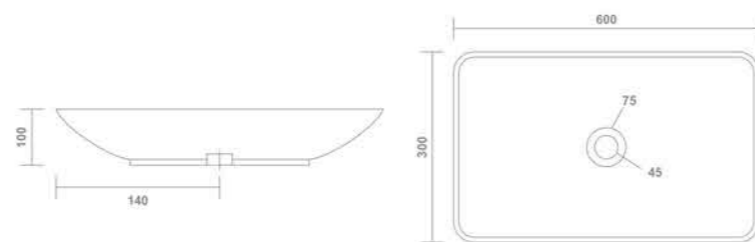

IVOC[®]
sanitarywares

Extremely
Light
Weight

Perfectly
Glazed

CUBE

2027-BRONZE

Table Top Basin
580x440x150mm

1117-VICTOR

Wall Hung Closet
505x350x360mm