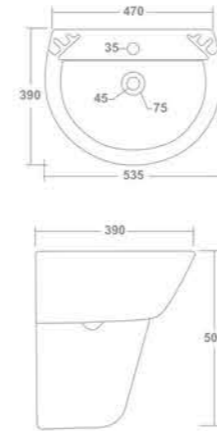

Wash Basin Pedestal
570x430x880mm

3019-TRENDY

Wash Basin Pedestal
565x420x830mm

3017-CLASSIC

Wash Basin Pedestal
520x430x880mm

3020-ERAGON

Wash Basin Pedestal
630x490x880mm

3023-SUNNY

Wash Basin Pedestal
570x460x830mm

3022-CHERRY

Wash Basin Pedestal
570x455x850mm

3021-SILK

Wash Basin Pedestal
570x445x830mm

3025-COSMO

Wash Basin Pedestal
580x445x880mm

3024-HARRY

Wash Basin Pedestal
525x480x840mm

3026-SOLITAIRE

Wash Basin Pedestal
580x450x880mm

9013-SNIPER

Half Pedestal Wash Basin
460x350x400mm

CANDID

Rimless
Design

1120-MOZART

Wall Hung Closet
510x345x340mm

9011-MARVEL

Half Pedestal Wash Basin
535x390x500mm

9013-SNIPER

Half Pedestal Wash Basin
455x340x390mm

3019-TRENDY

Half Pedestal Wash Basin
560x420x460mm

3021-SILK