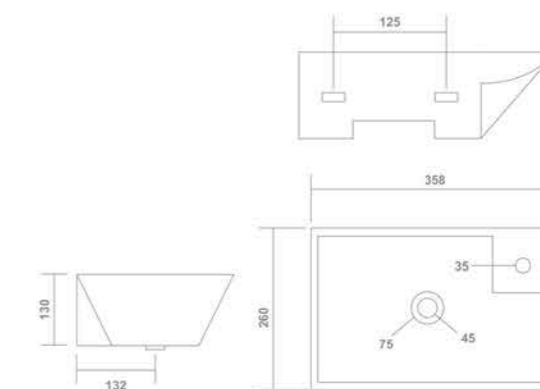

1013-ECO

Wall Hung Basin
358x260x130mm