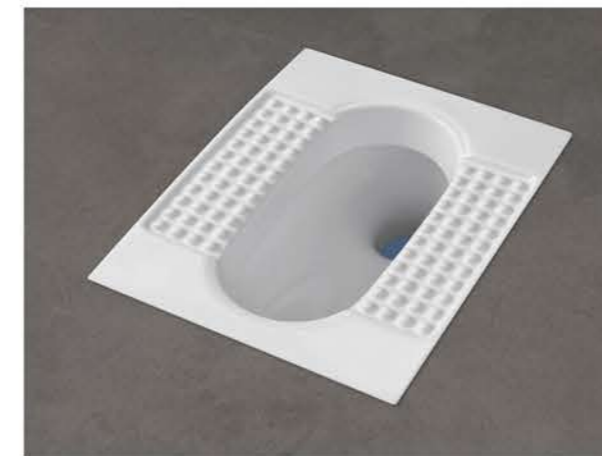

6014-CONCEALED

Water Closet
570x365x395mm

8011-ORISSA PAN 20"

Pan
520x420x275mm

8012-ORISSA PAN 23"

Pan
600x450x265mm

**6015-EUROPEAN "S"
6016-EUROPEAN "P"**

Water Closet
570x395x395mm

8013-ACU

Pan
530x440x280mm

8014-CT PAN

Pan
525x430x180mm

**6017-ANGLO "S"
6018-ANGLO "P"**

Water Closet
510x455x415mm