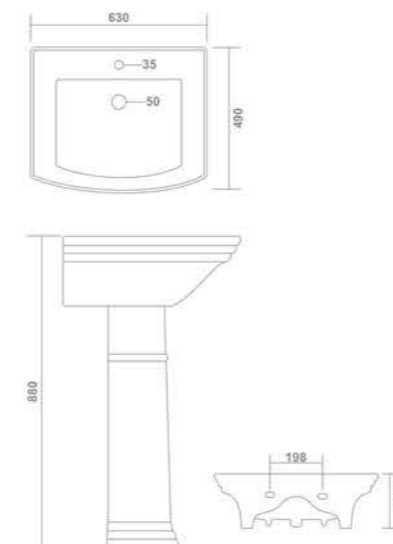

Wash Basin Pedestal
575x470x840mm

3016-SWAN

Wash Basin Pedestal
560x425x880mm

3014-GRACE

Wash Basin Pedestal
620x465x815mm

3015-NEON

Wash Basin Pedestal
520x440x840mm

3018-SOPHIA

Wash Basin Pedestal
570x430x880mm

3019-TRENDY

Wash Basin Pedestal
565x420x830mm

3017-CLASSIC

Wash Basin Pedestal
520x430x880mm

3020-ERAGON

Wash Basin Pedestal
630x490x880mm

3023-SUNNY

Wash Basin Pedestal
570x460x830mm

3022-CHERRY

Wash Basin Pedestal
570x455x850mm

3021-SILK

Wash Basin Pedestal
570x445x830mm

3025-COSMO

Wash Basin Pedestal
580x445x880mm

3024-HARRY