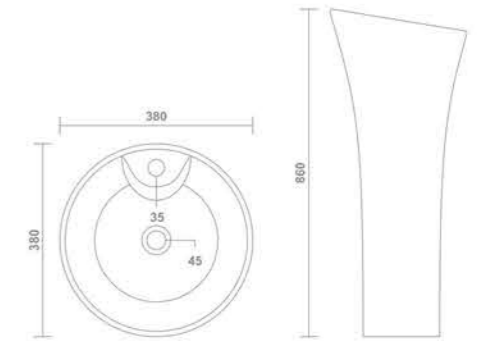

Wall Hung Closet
510x345x340mm

9011-MARVEL

Half Pedestal Wash Basin
535x390x500mm

9013-SNIPER

Half Pedestal Wash Basin
455x340x390mm

3019-TRENDY

Half Pedestal Wash Basin
560x420x460mm

3021-SILK

Half Pedestal Wash Basin
570x445x450mm

9015-CHRIST

Half Pedestal Wash Basin
510x455x450mm

4018-TISSOT

One Piece Basin
480x425x870mm

LUMINA

1122-I-9

Wall Hung Closet
555x350x360mm

4019-BELMON

One Piece Basin
380x380x860mm

4022-PENTHOR

One Piece Basin
415x415x860mm

4018-TISSOT

One Piece Basin
480x425x870mm

4017-LOREN

One Piece Basin
372x372x537mm