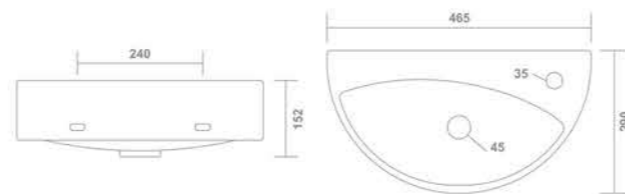

Wall Hung Basin
485x370x185mm

1025-PIANO

Wall Hung Basin
450x330x190mm

1043-SILVER

Wall Hung Basin
465x290x152mm

1042-ANCHOR

Wall Hung Basin
450x300x185mm

1026-DREAM