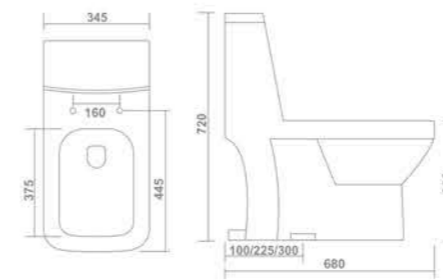

One Piece Toilet
690x360x730mm
S-Trap : 225mm

4019-BELMON

One Piece Basin
380x380x860mm

1211-VOLGA
 One Piece Toilet
 680x380x650mm
 S-Trap : 100mm/225mm

1212-INOX
 One Piece Toilet
 650x350x720mm
 S-Trap : 210mm | P-Trap