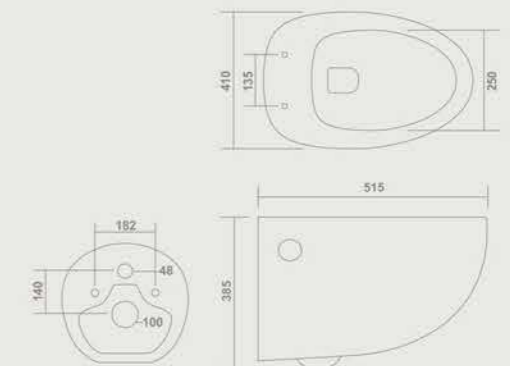

1121-ELLIPS

Wall Hung Closet
515x410x385mm