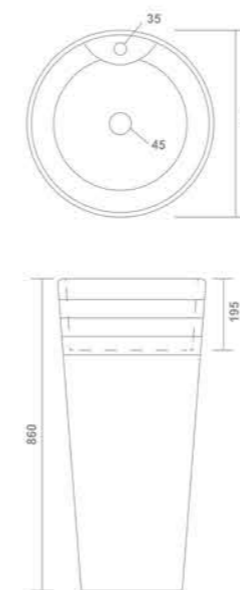

Wash Basin Pedestal
525x480x840mm

3026-SOLITAIRE

Wash Basin Pedestal
580x450x880mm

9013-SNIPER

Half Pedestal Wash Basin
460x350x400mm

CANDID

Rimless
Design

1120-MOZART

Wall Hung Closet
510x345x340mm

9011-MARVEL

Half Pedestal Wash Basin
535x390x500mm

9013-SNIPER

Half Pedestal Wash Basin
455x340x390mm

3019-TRENDY

Half Pedestal Wash Basin
560x420x460mm

3021-SILK

Half Pedestal Wash Basin
570x445x450mm

9015-CHRIST

Half Pedestal Wash Basin
510x455x450mm

4018-TISSOT

One Piece Basin
480x425x870mm

LUMINA

1122-I-9

Wall Hung Closet
555x350x360mm

4019-BELMON

One Piece Basin
380x380x860mm

4022-PENTHOR

One Piece Basin
415x415x860mm

4018-TISSOT

One Piece Basin
480x425x870mm

4017-LOREN

One Piece Basin
372x372x537mm