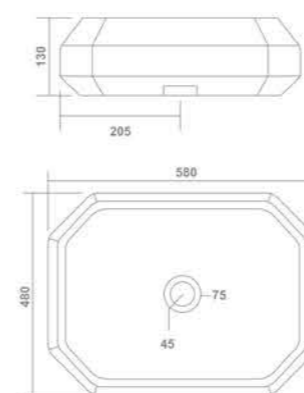

2012-FIZI

Table Top Basin
580x480x130mm