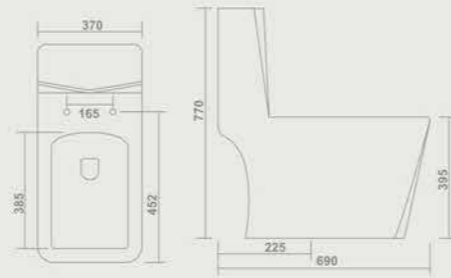

1215-DIAMOND

One Piece Toilet
690x370x770mm
S-Trap : 225mm