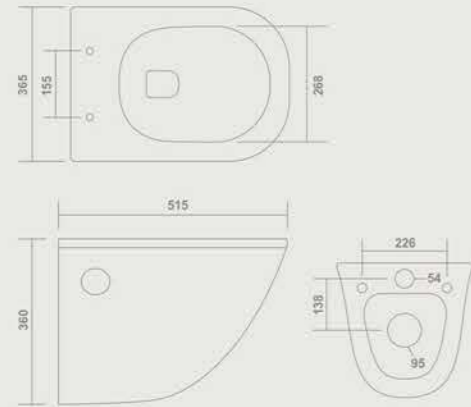

Table Top Basin
395x395x140mm

1112-BRAVO

Wall Hung Closet
515x365x360mm

1111-MILANO

Wall Hung Closet
560x360x375mm

1113-ELITE

Wall Hung Closet
490x340x340mm

1114-SPARTA