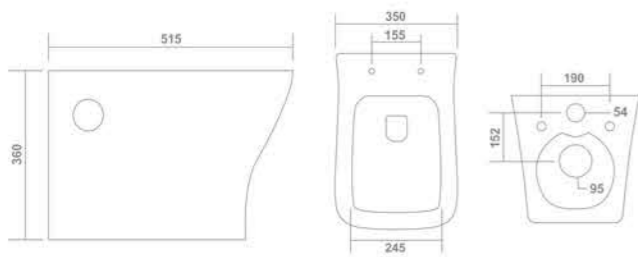

Table Top Basin
395x395x140mm

1112-BRAVO

Wall Hung Closet
515x365x360mm

1111-MILANO

Wall Hung Closet
560x360x375mm

1113-ELITE

Wall Hung Closet
490x340x340mm

1114-SPARTA

Wall Hung Closet
540x360x350mm

1115-JUNIOR

Wall Hung Closet
500x345x420mm

1116-ROSSA

Wall Hung Closet
515x360x350mm

Rimless
Design

1118-PLUTO

Wall Hung Closet
510x360x335mm