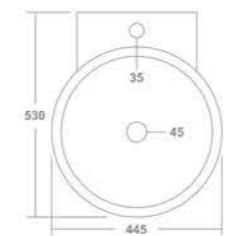

Corner Basin
420x380x135mm

1014-EDEN

Wall Hung Basin
406x230x115mm

1030-ORIO

Corner Basin
360x360x160mm

1033-SARA

Corner Basin
560x480x175mm

1215-DIAMOND

One Piece Toilet
690x370x770mm
S-Trap : 225mm

3026-SOLITAIRE

Wash Basin Pedestal
580x450x880mm

DIAMOND

3011-SIGMA
Wash Basin Pedestal
570x460x810mm

3012-LILY

Wash Basin Pedestal
530x445x870mm

3013-ARIES