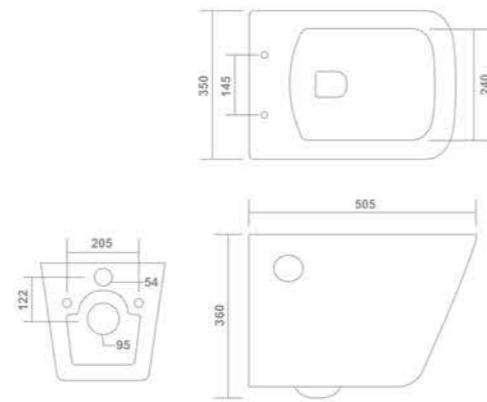

1117-VICTOR

Wall Hung Closet
505x350x360mm

1119-CROMA

Wall Hung Closet
525x346x360mm