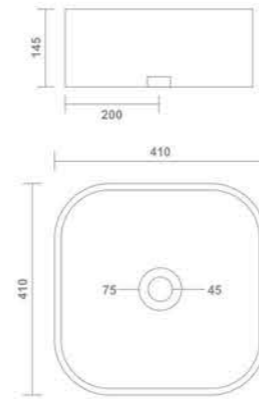

IVOC[®]
sanitarywares

Extremely
Light
Weight

Perfectly
Glazed

CUBE

2027-BRONZE

Table Top Basin
580x440x150mm

1117-VICTOR

Wall Hung Closet
505x350x360mm

2011-CHARM

Table Top Basin
600x300x100mm

2012-FIZI

Table Top Basin
580x480x130mm

2013-FUSION

Table Top Basin
510x325x125mm

Thin Rim

2014-COVE

Table Top Basin
430x345x180mm

Thin Rim

2015-TITAS
Table Top Basin
410x410x145mm

2017-ATLAS
Table Top Basin
410x410x145mm

2018-ALIVE
Table Top Basin
430x430x130mm

2016-EYE
Table Top Basin
700x380x150mm

2020-CRYSTO

Table Top Basin
470x470x120mm

2019-GEM

Table Top Basin
565x370x150mm

Thin Rim

2021-HUGE

Table Top Basin
700x355x135mm

2023-LINIA

Table Top Basin
395x395x140mm