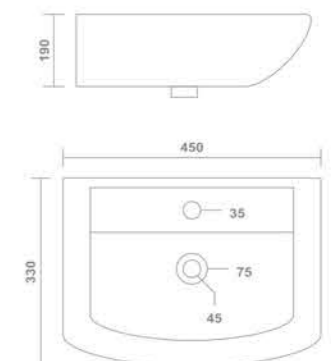

1019-SPICY
Wall Hung Basin
405x320x140mm

1021-REFIN

Wall Hung Basin
410x330x180mm

1023-PEER

Wall Hung Basin
465x330x170mm

1022-SCALA

Wall Hung Basin
460x355x120mm

1024-MAGNA

Wall Hung Basin
485x370x185mm

1025-PIANO

Wall Hung Basin
450x330x190mm

1043-SILVER

Wall Hung Basin
465x290x152mm

1042-ANCHOR

Wall Hung Basin
450x300x185mm

1026-DREAM