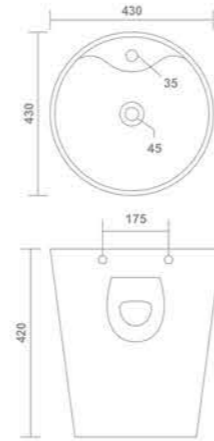

Half Pedestal Wash Basin
570x445x450mm

9015-CHRIST

Half Pedestal Wash Basin
510x455x450mm

4018-TISSOT

One Piece Basin
480x425x870mm

LUMINA

1122-I-9

Wall Hung Closet
555x350x360mm

4019-BELMON

One Piece Basin
380x380x860mm

4022-PENTHOR

One Piece Basin
415x415x860mm

4018-TISSOT

One Piece Basin
480x425x870mm

4017-LOREN

One Piece Basin
372x372x537mm

4011-RADON

One Piece Basin
450x450x850mm

4012-TRITON

One Piece Basin
430x430x420mm

4015-RIO

One Piece Basin
465x325x240mm

4016-TORRA

One Piece Basin
505x350x260mm

4013-BLAZE

One Piece Basin
465x420x300mm

4020-PRINCE

One Piece Basin
490x427x382mm

4021-STREAM

One Piece Basin
485x450x438mm

4014-LINUX

One Piece Basin
555x470x395mm