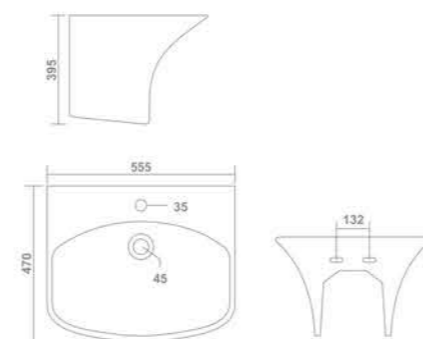

4011-RADON

One Piece Basin
450x450x850mm

4012-TRITON

One Piece Basin
430x430x420mm

4015-RIO

One Piece Basin
465x325x240mm

4016-TORRA

One Piece Basin
505x350x260mm

4013-BLAZE

One Piece Basin
465x420x300mm

4020-PRINCE

One Piece Basin
490x427x382mm

4021-STREAM

One Piece Basin
485x450x438mm

4014-LINUX

One Piece Basin
555x470x395mm

Introducing IVOC water closet that add intelligence to sanitaryware, and offers unmatched convenience, cleanliness and hygiene.

6012-ONYX

Water Closet
520x370x390mm
S-Trap & P-Trap

6011-DIVA

Water Closet
570x395x395mm
S-Trap