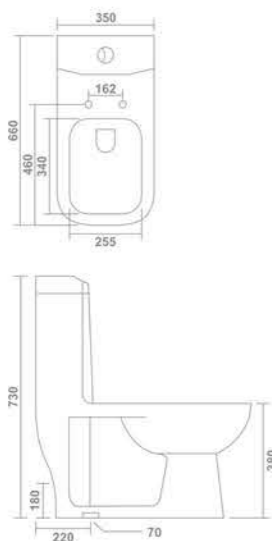

Siphonic
Flushing

1221-BELA

One Piece Toilet
640x360x710mm
S-Trap : 200/300mm

1222-TROZAN

One Piece Toilet
660x350x750mm
S-Trap : 225mm

1224-LOOPAR

One Piece Toilet
710x375x670mm
S-Trap : 210mm

1223-POLAR

One Piece Toilet
650x355x730mm
S-Trap : 225mm

1227-ALMOND

One Piece Toilet
695x375x765mm
S-Trap : 225/300mm

4D TECHNOLOGY

Siphonic Flushing

Rimless Design

1226-SATIN

One Piece Toilet
640x340x730mm
S-Trap : 300mm

Siphonic Flushing

Rimless Design

1225-NERO

One Piece Toilet
660x350x730mm
S-Trap : 220mm | P-Trap

ITALIA

1121-ELLIPS

Wall Hung Closet
515x410x385mm

2023-LINIA

Table Top Basin
395x395x140mm

1112-BRAVO

Wall Hung Closet
515x365x360mm

1111-MILANO

Wall Hung Closet
560x360x375mm

1113-ELITE

Wall Hung Closet
490x340x340mm

1114-SPARTA