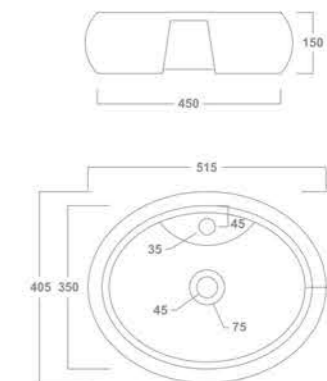

2023-LINIA

Table Top Basin
395x395x140mm

2026-ADRON

Table Top Basin
515x405x150mm

2025-PRIDE

Table Top Basin
490x375x135mm

2022-LOMOFY

Table Top Basin
460x315x135mm

2027-BRONZE

Table Top Basin
580x440x150mm