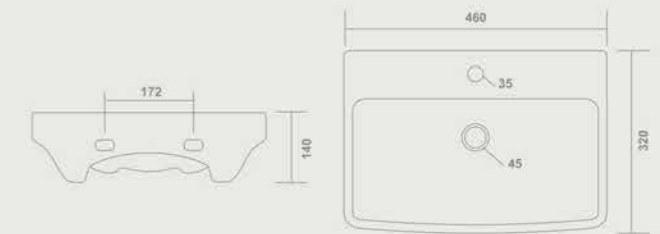

Wall Hung Basin
440x285x145mm

1013-ECO

Wall Hung Basin
358x260x130mm

9015-CHRIST

Wall Hung Basin
510x460x160mm

1017-LURE
Wall Hung Basin
480x370x180mm

1031-ROCK
Wall Hung Basin
460x320x140mm

1018-COCO
Wall Hung Basin
450x300x165mm