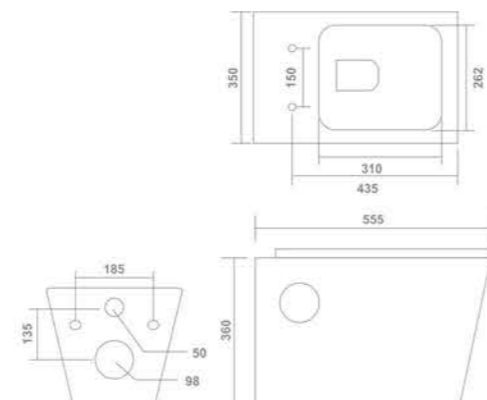

1117-VICTOR

Wall Hung Closet
505x350x360mm

1119-CROMA

Wall Hung Closet
525x346x360mm

1121-ELLIPS

Wall Hung Closet
515x410x385mm

1122-i-9

Wall Hung Closet
555x350x360mm

1120-MOZART

Wall Hung Closet
510x345x340mm

TRADITIONAL DESIGN

RIMLESS DESIGN

SOFT CLOSE

TAKE-OFF SYSTEM

HIDDEN FIXING SYSTEM

GLAZED SIPHON