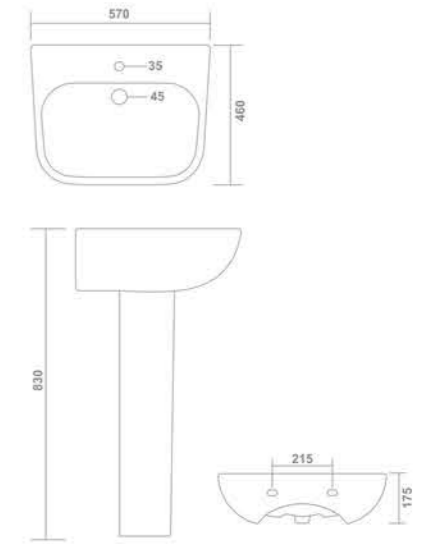

Wash Basin Pedestal
575x470x840mm

3016-SWAN

Wash Basin Pedestal
560x425x880mm

3014-GRACE

Wash Basin Pedestal
620x465x815mm

3015-NEON

Wash Basin Pedestal
520x440x840mm

3018-SOPHIA

Wash Basin Pedestal
570x430x880mm

3019-TRENDY

Wash Basin Pedestal
565x420x830mm

3017-CLASSIC

Wash Basin Pedestal
520x430x880mm

3020-ERAGON

Wash Basin Pedestal
630x490x880mm

3023-SUNNY

Wash Basin Pedestal
570x460x830mm

3022-CHERRY

Wash Basin Pedestal
570x455x850mm

3021-SILK

Wash Basin Pedestal
570x445x830mm

3025-COSMO

Wash Basin Pedestal
580x445x880mm

3024-HARRY