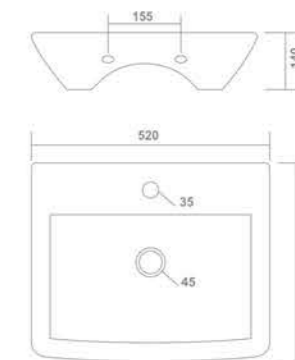

1019-SPICY
Wall Hung Basin
405x320x140mm

1021-REFIN

Wall Hung Basin
410x330x180mm

1023-PEER

Wall Hung Basin
465x330x170mm

1022-SCALA

Wall Hung Basin
460x355x120mm

1024-MAGNA

Wall Hung Basin
485x370x185mm

1025-PIANO

Wall Hung Basin
450x330x190mm

1043-SILVER

Wall Hung Basin
465x290x152mm

1042-ANCHOR

Wall Hung Basin
450x300x185mm

1026-DREAM

Wall Hung Basin
520x430x140mm

1028-DENNY

Wall Hung Basin
635x420x130mm

1040-RHYNO

Wall Hung Basin
455x350x155mm

1012-SIMPLE

Corner Basin
580x440x155mm

1016-MOON