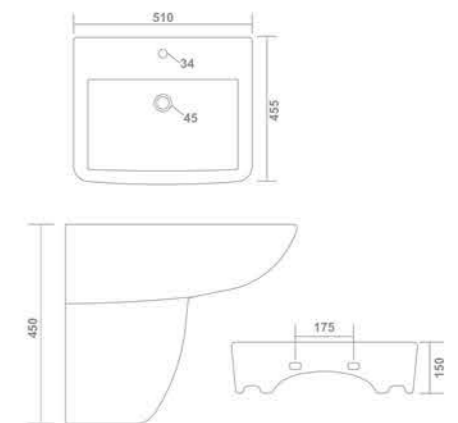

9015-CHRIST

Half Pedestal Wash Basin
510x455x450mm