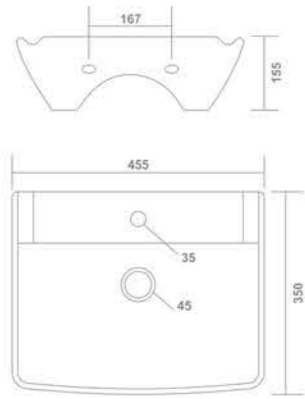

1019-SPICY
Wall Hung Basin
405x320x140mm

1021-REFIN

Wall Hung Basin
410x330x180mm

1023-PEER

Wall Hung Basin
465x330x170mm

1022-SCALA

Wall Hung Basin
460x355x120mm

1024-MAGNA

Wall Hung Basin
485x370x185mm

1025-PIANO

Wall Hung Basin
450x330x190mm

1043-SILVER

Wall Hung Basin
465x290x152mm

1042-ANCHOR

Wall Hung Basin
450x300x185mm

1026-DREAM

Wall Hung Basin
520x430x140mm

1028-DENNY

Wall Hung Basin
635x420x130mm

1040-RHYNO

Wall Hung Basin
455x350x155mm

1012-SIMPLE

Corner Basin
580x440x155mm

1016-MOON