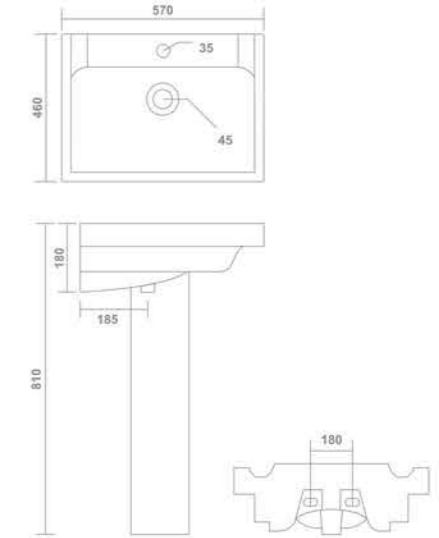

Corner Basin
420x380x135mm

1014-EDEN

Wall Hung Basin
406x230x115mm

1030-ORIO

Corner Basin
360x360x160mm

1033-SARA

Corner Basin
560x480x175mm

1215-DIAMOND

One Piece Toilet
690x370x770mm
S-Trap : 225mm

3026-SOLITAIRE

Wash Basin Pedestal
580x450x880mm

DIAMOND

3011-SIGMA
Wash Basin Pedestal
570x460x810mm

3012-LILY

Wash Basin Pedestal
530x445x870mm

3013-ARIES

Wash Basin Pedestal
575x470x840mm

3016-SWAN

Wash Basin Pedestal
560x425x880mm

3014-GRACE

Wash Basin Pedestal
620x465x815mm

3015-NEON

Wash Basin Pedestal
520x440x840mm

3018-SOPHIA