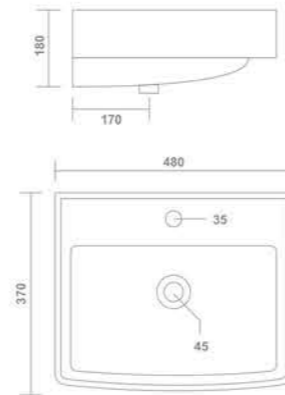

Under Counter Basin
580x410x185mm

5015-MINI CLIPER

Under Counter Basin
460x310x220mm

5012-YORK

Under Counter Basin
545x405x200mm

5013-MARK

Top Counter Basin
625x480x170mm

1011-FLORA

Wall Hung Basin
440x285x145mm

1013-ECO

Wall Hung Basin
358x260x130mm

9015-CHRIST

Wall Hung Basin
510x460x160mm

1017-LURE
Wall Hung Basin
480x370x180mm

1031-ROCK
Wall Hung Basin
460x320x140mm

1018-COCO
Wall Hung Basin
450x300x165mm

1019-SPICY
Wall Hung Basin
405x320x140mm

1021-REFIN

Wall Hung Basin
410x330x180mm

1023-PEER

Wall Hung Basin
465x330x170mm

1022-SCALA

Wall Hung Basin
460x355x120mm

1024-MAGNA