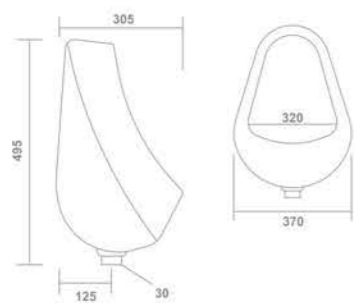

Introducing IVOC water closet that add intelligence to sanitaryware, and offers unmatched convenience, cleanliness and hygiene.

6012-ONYX

Water Closet
520x370x390mm
S-Trap & P-Trap

6011-DIVA

Water Closet
570x395x395mm
S-Trap

**6015-EUROPEAN "S"
6016-EUROPEAN "P"**

Water Closet
570x395x395mm

8013-ACU

Pan
530x440x280mm

8014-CT PAN

Pan
525x430x180mm

**6017-ANGLO "S"
6018-ANGLO "P"**

Water Closet
510x455x415mm

7015-ZEN

Urinal
300x260x515mm

7018-ELETTRA

Urinal
370x305x495mm

7011-FLORENCE

Urinal
340x300x460mm

7012-PETRA

Urinal
310x330x420mm