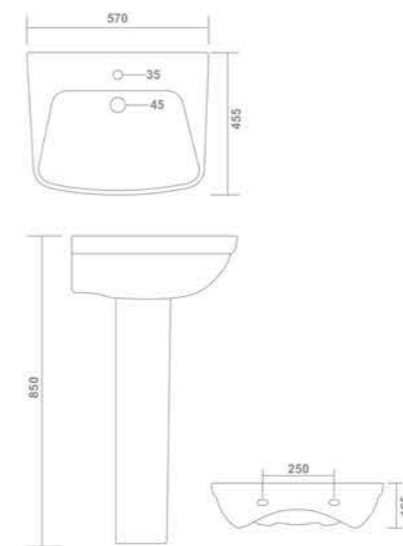

Wash Basin Pedestal
575x470x840mm

3016-SWAN

Wash Basin Pedestal
560x425x880mm

3014-GRACE

Wash Basin Pedestal
620x465x815mm

3015-NEON

Wash Basin Pedestal
520x440x840mm

3018-SOPHIA

Wash Basin Pedestal
570x430x880mm

3019-TRENDY

Wash Basin Pedestal
565x420x830mm

3017-CLASSIC

Wash Basin Pedestal
520x430x880mm

3020-ERAGON

Wash Basin Pedestal
630x490x880mm

3023-SUNNY

Wash Basin Pedestal
570x460x830mm

3022-CHERRY

Wash Basin Pedestal
570x455x850mm

3021-SILK

Wash Basin Pedestal
570x445x830mm

3025-COSMO

Wash Basin Pedestal
580x445x880mm

3024-HARRY