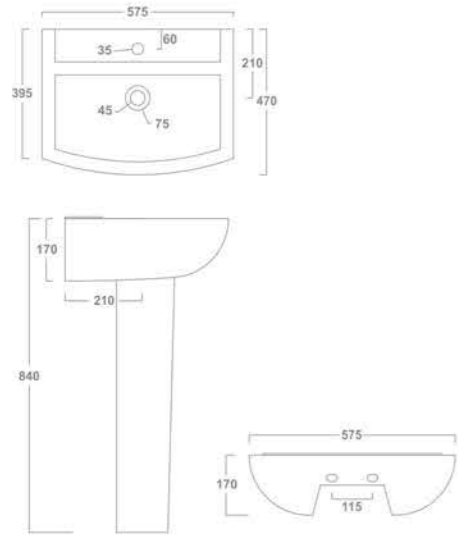

Corner Basin
420x380x135mm

1014-EDEN

Wall Hung Basin
406x230x115mm

1030-ORIO

Corner Basin
360x360x160mm

1033-SARA

Corner Basin
560x480x175mm

1215-DIAMOND

One Piece Toilet
690x370x770mm
S-Trap : 225mm

3026-SOLITAIRE

Wash Basin Pedestal
580x450x880mm

DIAMOND

3011-SIGMA
Wash Basin Pedestal
570x460x810mm

3012-LILY

Wash Basin Pedestal
530x445x870mm

3013-ARIES

Wash Basin Pedestal
575x470x840mm

3016-SWAN

Wash Basin Pedestal
560x425x880mm

3014-GRACE

Wash Basin Pedestal
620x465x815mm

3015-NEON

Wash Basin Pedestal
520x440x840mm

3018-SOPHIA