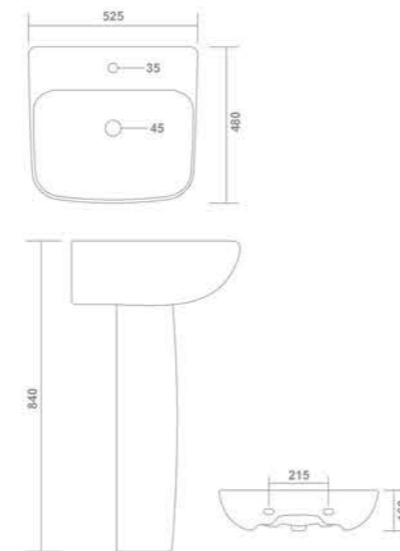

Wash Basin Pedestal
575x470x840mm

3016-SWAN

Wash Basin Pedestal
560x425x880mm

3014-GRACE

Wash Basin Pedestal
620x465x815mm

3015-NEON

Wash Basin Pedestal
520x440x840mm

3018-SOPHIA

Wash Basin Pedestal
570x430x880mm

3019-TRENDY

Wash Basin Pedestal
565x420x830mm

3017-CLASSIC

Wash Basin Pedestal
520x430x880mm

3020-ERAGON

Wash Basin Pedestal
630x490x880mm

3023-SUNNY

Wash Basin Pedestal
570x460x830mm

3022-CHERRY

Wash Basin Pedestal
570x455x850mm

3021-SILK

Wash Basin Pedestal
570x445x830mm

3025-COSMO

Wash Basin Pedestal
580x445x880mm

3024-HARRY

Wash Basin Pedestal
525x480x840mm

3026-SOLITAIRE

Wash Basin Pedestal
580x450x880mm

9013-SNIPER

Half Pedestal Wash Basin
460x350x400mm

CANDID

Rimless
Design

1120-MOZART