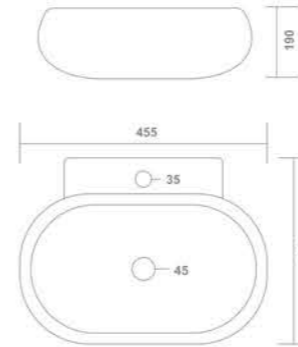

1027-CONTRA

Table Top Basin /
Wall Hung Basin
410x310x120mm

Thin Rim

1020-CREMA

Table Top Basin /
Wall Hung Basin
420x320x140mm

Thin Rim

1026-DREAM

Table Top Basin /
Wall Hung Basin
430x520x140mm

1029-TRIP

Table Top Basin /
Wall Hung Basin
420x310x130mm

Thin Rim

1034-RODES

Table Top Basin /
Wall Hung Basin
460x355x125mm

Thin Rim

1032-SNOW

Table Top Basin /
Wall Hung Basin
455x370x190mm

1035-NILE

Table Top Basin /
Wall Hung Basin
335x300x120mm

1036-INCE

Table Top Basin /
Wall Hung Basin
420x310x140mm

1039-VITARA

Table Top Basin /
Wall Hung Basin
415x320x125mm

Thin Rim

1037-AMAZE