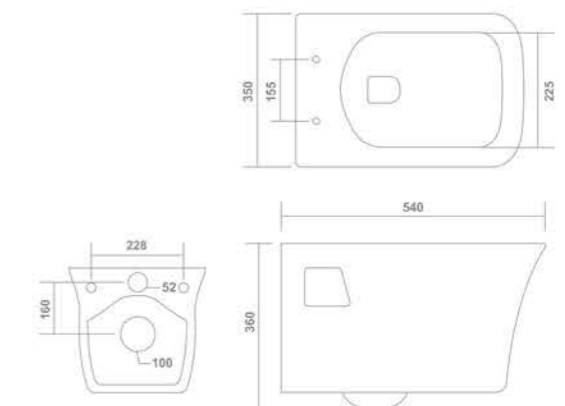

1114-SPARTA

Wall Hung Closet
540x360x350mm