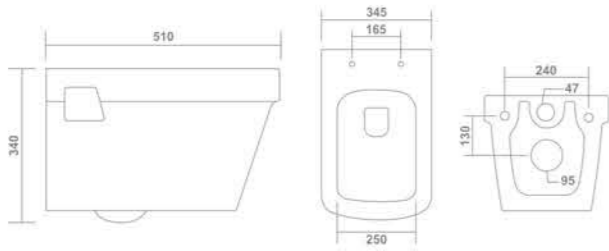

1117-VICTOR

Wall Hung Closet
505x350x360mm

1119-CROMA

Wall Hung Closet
525x346x360mm

1121-ELLIPS

Wall Hung Closet
515x410x385mm

1122-i-9

Wall Hung Closet
555x350x360mm

1120-MOZART

Wall Hung Closet
510x345x340mm

TRADITIONAL DESIGN

RIMLESS DESIGN

SOFT CLOSE

TAKE-OFF SYSTEM

HIDDEN FIXING SYSTEM

GLAZED SIPHON