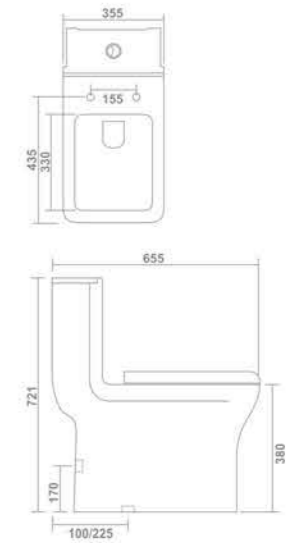

1213-THUNDER
 One Piece Toilet
 680x345x720mm
 S-Trap : 100mm/225mm/300mm

1215-DIAMOND

One Piece Toilet
690x370x770mm
S-Trap : 225mm

1214-TITAN

One Piece Toilet
690x370x725mm
S-Trap : 225mm

Siphonic
Flushing

Rimless
Design

1216-GLADIATOR

One Piece Toilet
650x370x740mm
S-Trap : 225mm/770mm

1217-TROY

One Piece Toilet
690x360x730mm
S-Trap : 225mm

1218-CORAS

One Piece Toilet
655x355x721mm
S-Trap : 100mm/225mm

1220-BELA