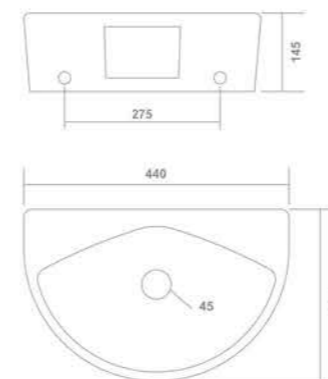

1011-FLORA

Wall Hung Basin
440x285x145mm