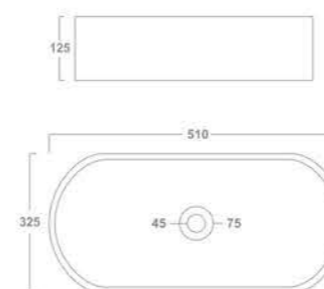

Table Top Basin /
Wall Hung Basin
570x375x145mm

Thin Rim

Thin Rim

Elegant THIN EDGE basin with fine edges that is only 5 mm in thickness.
The Attractive clay art is made by the innovative material used by IVOC.

2011-CHARM

Table Top Basin
600x300x100mm

2012-FIZI

Table Top Basin
580x480x130mm

2013-FUSION

Table Top Basin
510x325x125mm

Thin Rim

2014-COVE

Table Top Basin
430x345x180mm

Thin Rim

2015-TITAS
Table Top Basin
410x410x145mm

2017-ATLAS
Table Top Basin
410x410x145mm

2018-ALIVE
Table Top Basin
430x430x130mm

2016-EYE
Table Top Basin
700x380x150mm

2020-CRYSTO

Table Top Basin
470x470x120mm

2019-GEM

Table Top Basin
565x370x150mm

Thin Rim

2021-HUGE

Table Top Basin
700x355x135mm

2023-LINIA

Table Top Basin
395x395x140mm