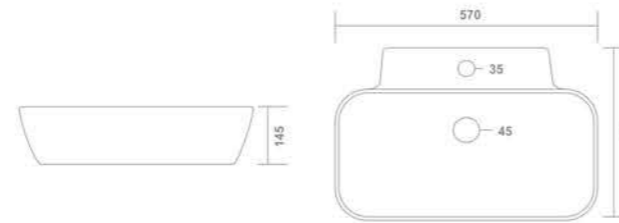

Table Top Basin /
Wall Hung Basin
540x410x140mm

1041-JEX

Table Top Basin /
Wall Hung Basin
450x275x125mm

Thin Rim

2024-ESTELLA

Table Top Basin /
Wall Hung Basin
520x415x150mm

Thin Rim

2032-ENIGMA

Table Top Basin /
Wall Hung Basin
570x375x145mm

Thin Rim

Thin Rim

Elegant THIN EDGE basin with fine edges that is only 5 mm in thickness.
The Attractive clay art is made by the innovative material used by IVOC.