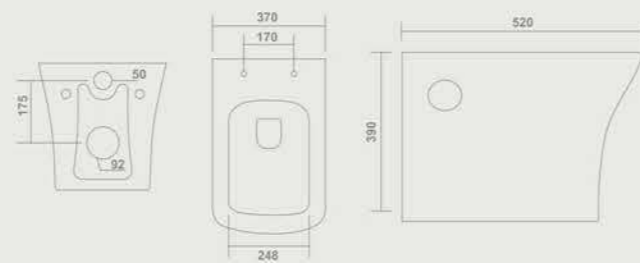

6012-ONYX

Water Closet
520x370x390mm
S-Trap & P-Trap